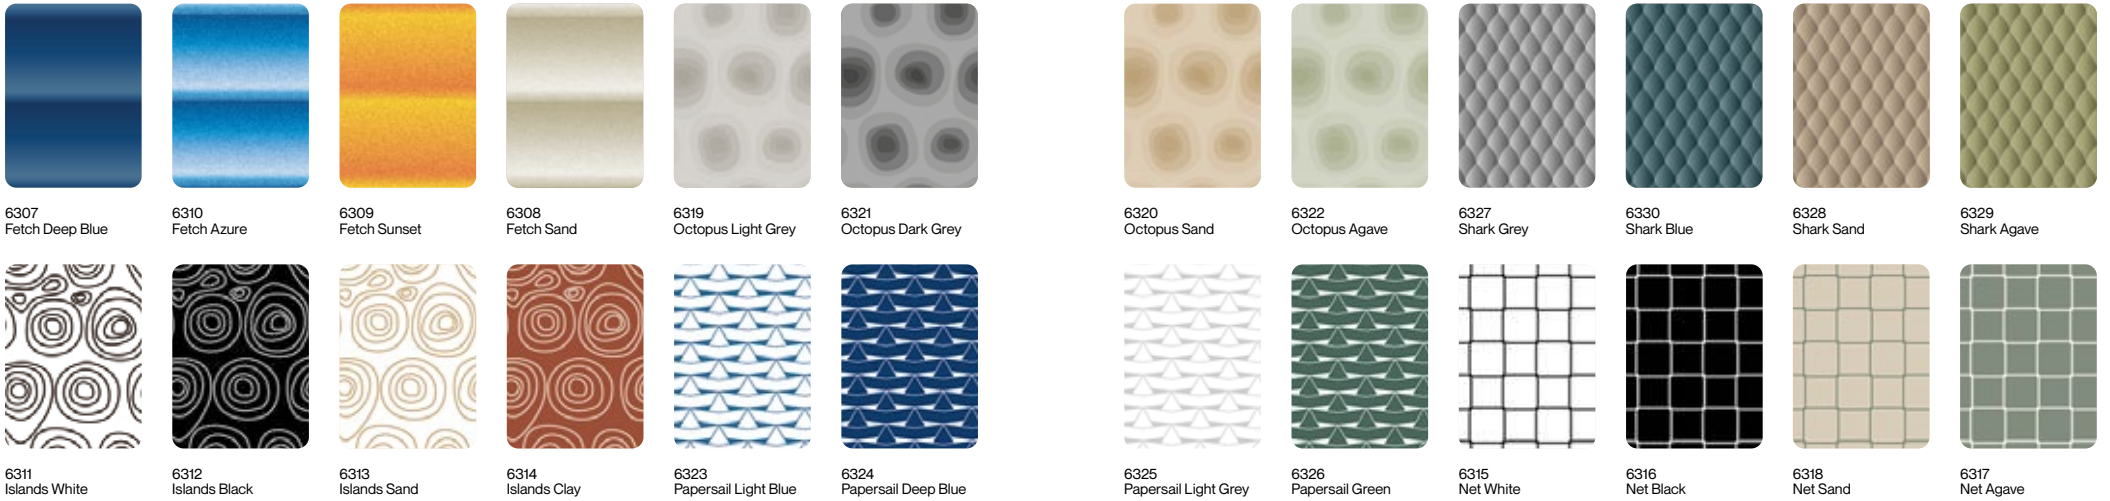

Matteo Ragni / Mare Nostrum

Spessore Thickness (mm)	1
Formato Size (mm)	3050 x 1300
Finitura Finish	Bigline Mat, Surfline Mat, Geo, Papier