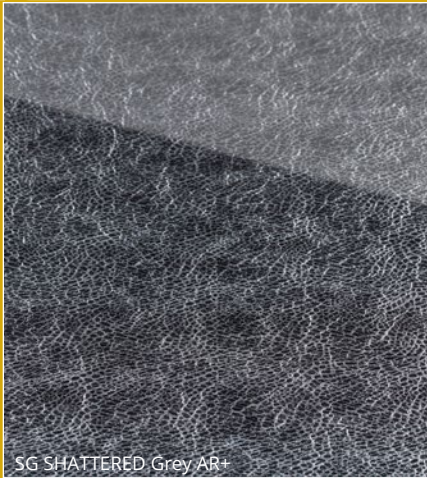

TRENDS 1.8

Photo: ©iStock.com

SG SHATTERED Grey AR+

□ LL Lemon Yellow Antigrav

DM OXIDIZED Titan AR

Photo: ©iStock.com

Photo: ©iStock.com

WL Carbonized Wood