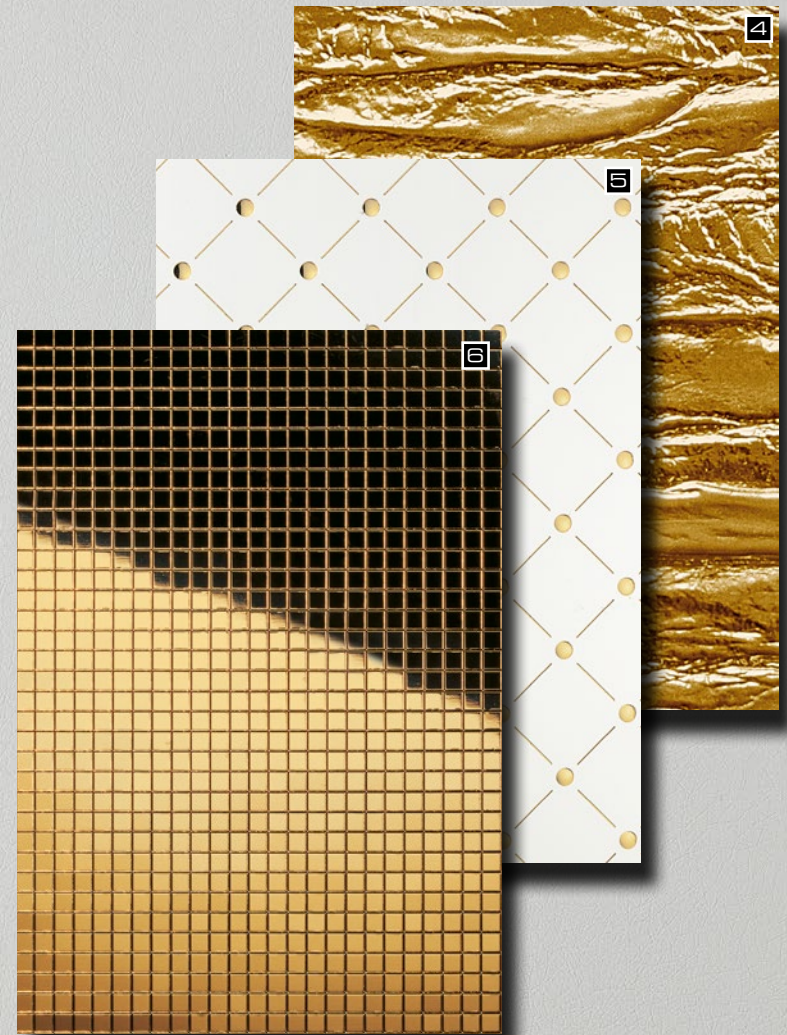

DM LUXURY Bronze

Project/Photo: DMI d.o.o (Serbien) Exhibition Fair 2017, Product: DM LUXURY Bronze

Glamour time is SIBU time.

- 1 LL PEARL RAY Gold
- 2 SL RACE Vintage Silver/Bronze
- 3 LL FLORAL White/Gold matt

- 4 LL PERSIAN Gold
- 5 PL 3D H-10-30 Pearl White PF/Gold
- 6 MS Gold 3x3 flex Classic

- 7 LL Wimborne White