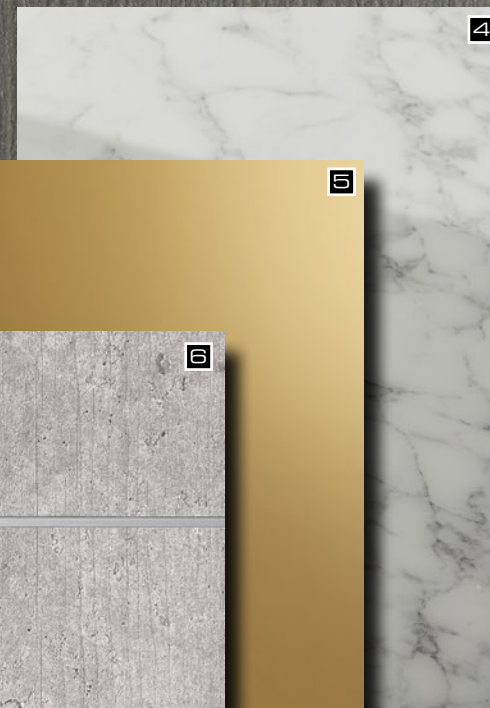

1

2

3

4

5

6

7

- 1 PL 3D H-10-30 Pearl White PF/Gold
- 2 DM Silver brushed
- 3 AC MOTION ONE White

- 4 SG MARBLE White AR+
- 5 DM Brass matt metallic AR
- 6 DM CEMENT Light/Grey brushed 8L

- 7 DM Smoke PF met touch 1