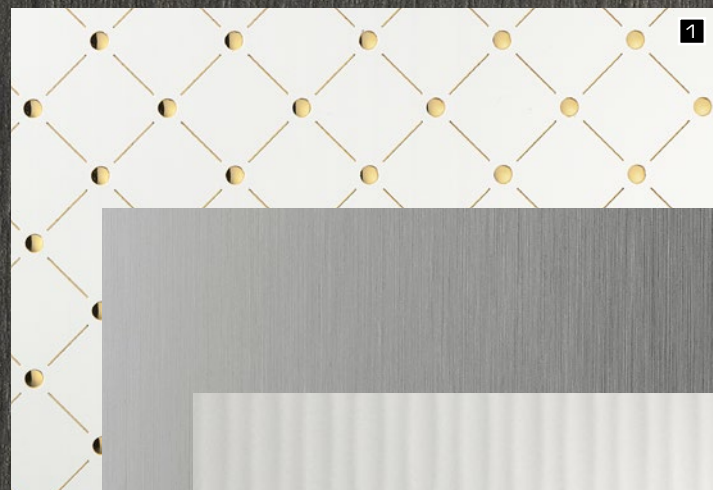

1

2

3

4

5

6

7

- 1 PL 3D H-10-30 Pearl White PF/Gold
- 2 DM Silver brushed
- 3 AC MOTION ONE White

- 4 SG MARBLE White AR+
- 5 DM Brass matt metallic AR
- 6 DM CEMENT Light/Grey brushed 8L

- 7 DM Smoke PF met touch 1