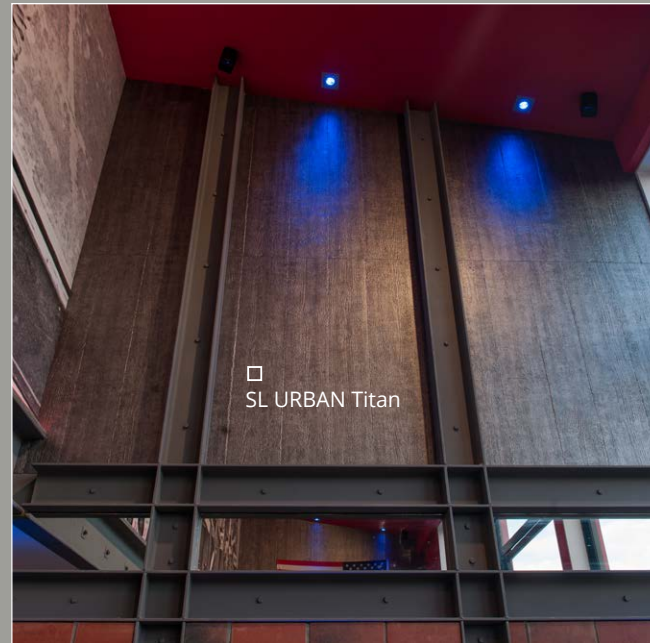

Photo: Billieralph (New Zealand), Product: SL URBAN Titan

Enjoy your time-out with SIBU DESIGN.

□ SL URBAN Titan

□ SL URBAN Titan

- 1 SL WAVE 1 Silver PF met
- 2 MS Magic Red 5x5 flex. Classic
- 3 LL ROMBO 85 Nero matt

- 4 DM CEMENT Light
- 5 DM Magic Black AR
- 6 LL LEGUAN Blue

- 7 LL LOUNGE Bianco matt