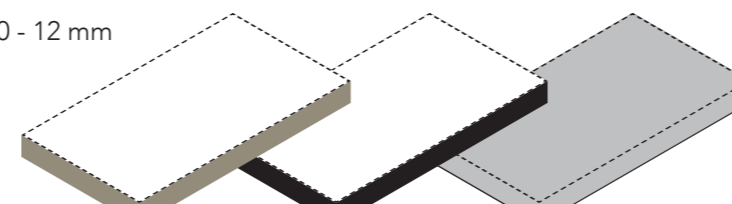

BK
Must sisu
Black core

1 - 1,2 mm

Full-Colour
Värviline sisu
Coloured core

BK
Must sisu
Black core

10 - 12 mm

Standard
Pruun sisu
Phenolic core

BK
Must sisu
Black core

Full-Colour
Värviline sisu
Coloured core