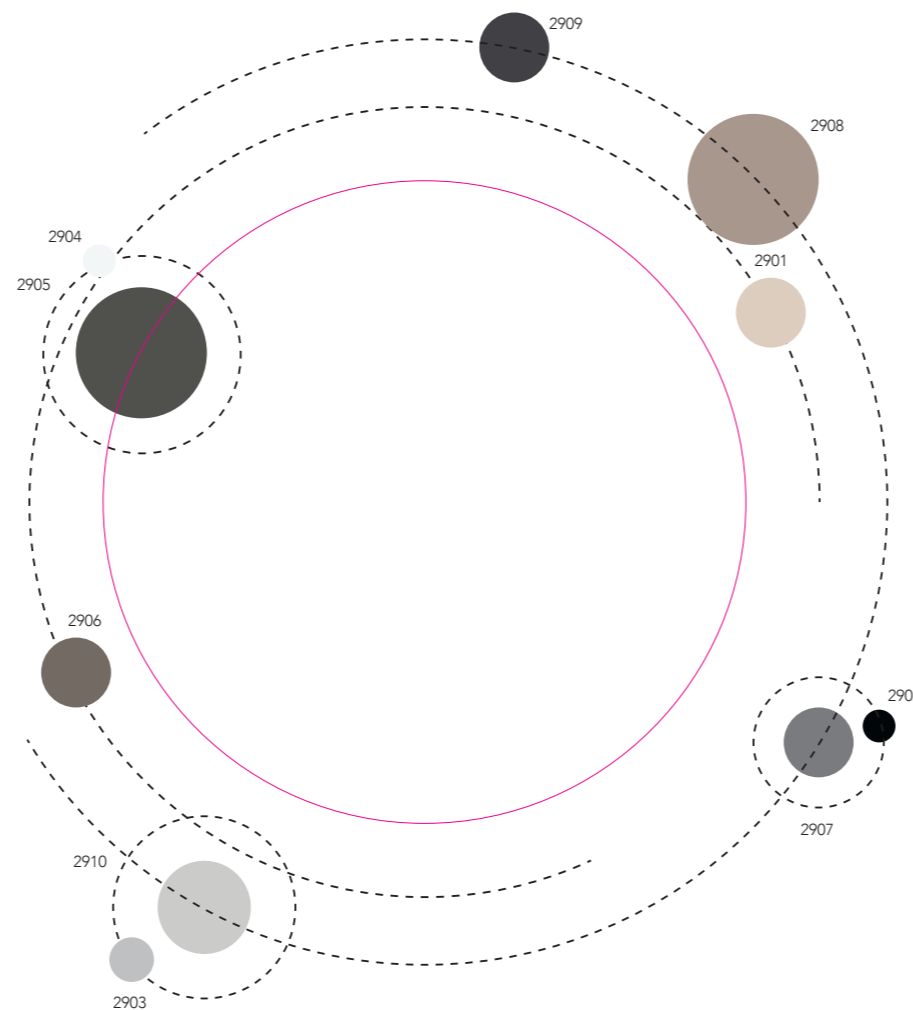

2904
BLANC
GLACE
POL

2910
GRIS
CLAIR
POL

2903
GRIS
PERLE
POL

2907
GRIS
FONCÉ
POL

2902
NOIR
POL

POLARIS

Mõõdud / Sizes:
3050x1300 mm
4200x1300 mm

Paksused / Thicknesses:
0,9 - 1 - 1,2 - 10 - 12 mm

BK
Must sisu
Black core

1 - 1,2 mm

Full-Colour
Värviline sisu
Coloured core

BK
Must sisu
Black core

10 - 12 mm

Standard
Pruun sisu
Phenolic core

BK
Must sisu
Black core

Full-Colour
Värviline sisu
Coloured core

Like the comforting light of the North Star, Polaris, the "alternative", rich and deep surface by Abet Laminati, represents a point of arrival. Its mellow colour provides an undoubtedly innovative and imaginative effect.