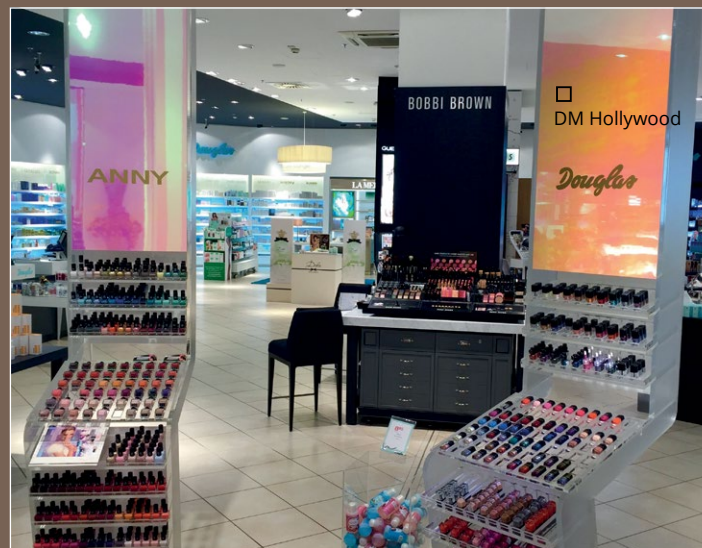

☐ SL RIGATO  
Silver brushed matt AR

☐ SL PIANO Iron Age

☐ TL LINEA 104x62 Silent Gold

☐ DM Iron Age

☐ DM Hollywood

1. DM Sahara Silver  
2. SL RIGATO Silver brushed matt AR  
3. DM Hollywood  
4. SG Old Platin AR+