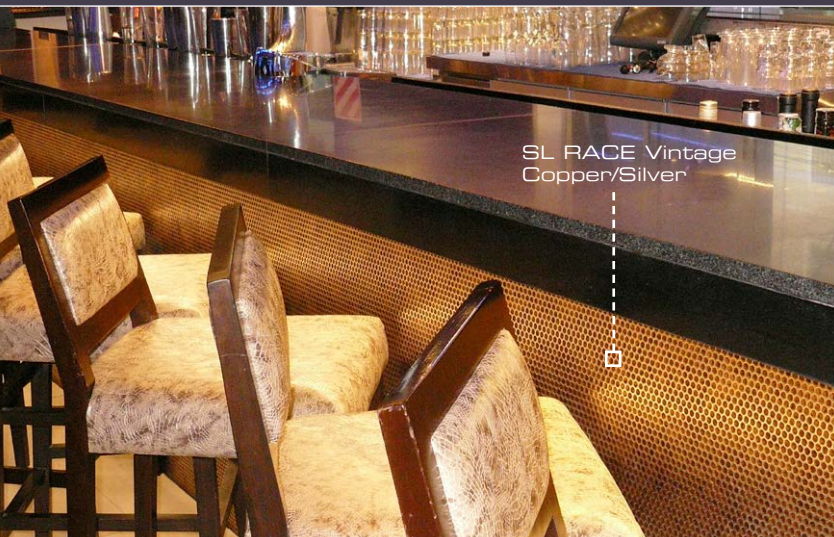

LL LEGUAN Silver

SOL LUXURY
Bronze

SL RACE Vintage
Copper/Silver

LL LEGUAN Nero
ZN 200/Silver

Project: ALBA - Hard Rock Cafe (Asunción/Paraguay), Photo: SIBU DESIGN, Product: LL LEGUAN Nero ZN 200/Silver

- 1. SL ART Iron Age
- 2. SG LUXURY Bronze AR+
- 3. LL OXY Steel
- 4. SL RACE Vintage Copper/Silver

- 5. LL LOUNGE Nero matt
- 6. SL IMPACT Vintage Silver
- 7. TL LINEA 104x62 Silent Gold
- 8. LL LEGUAN Bianco