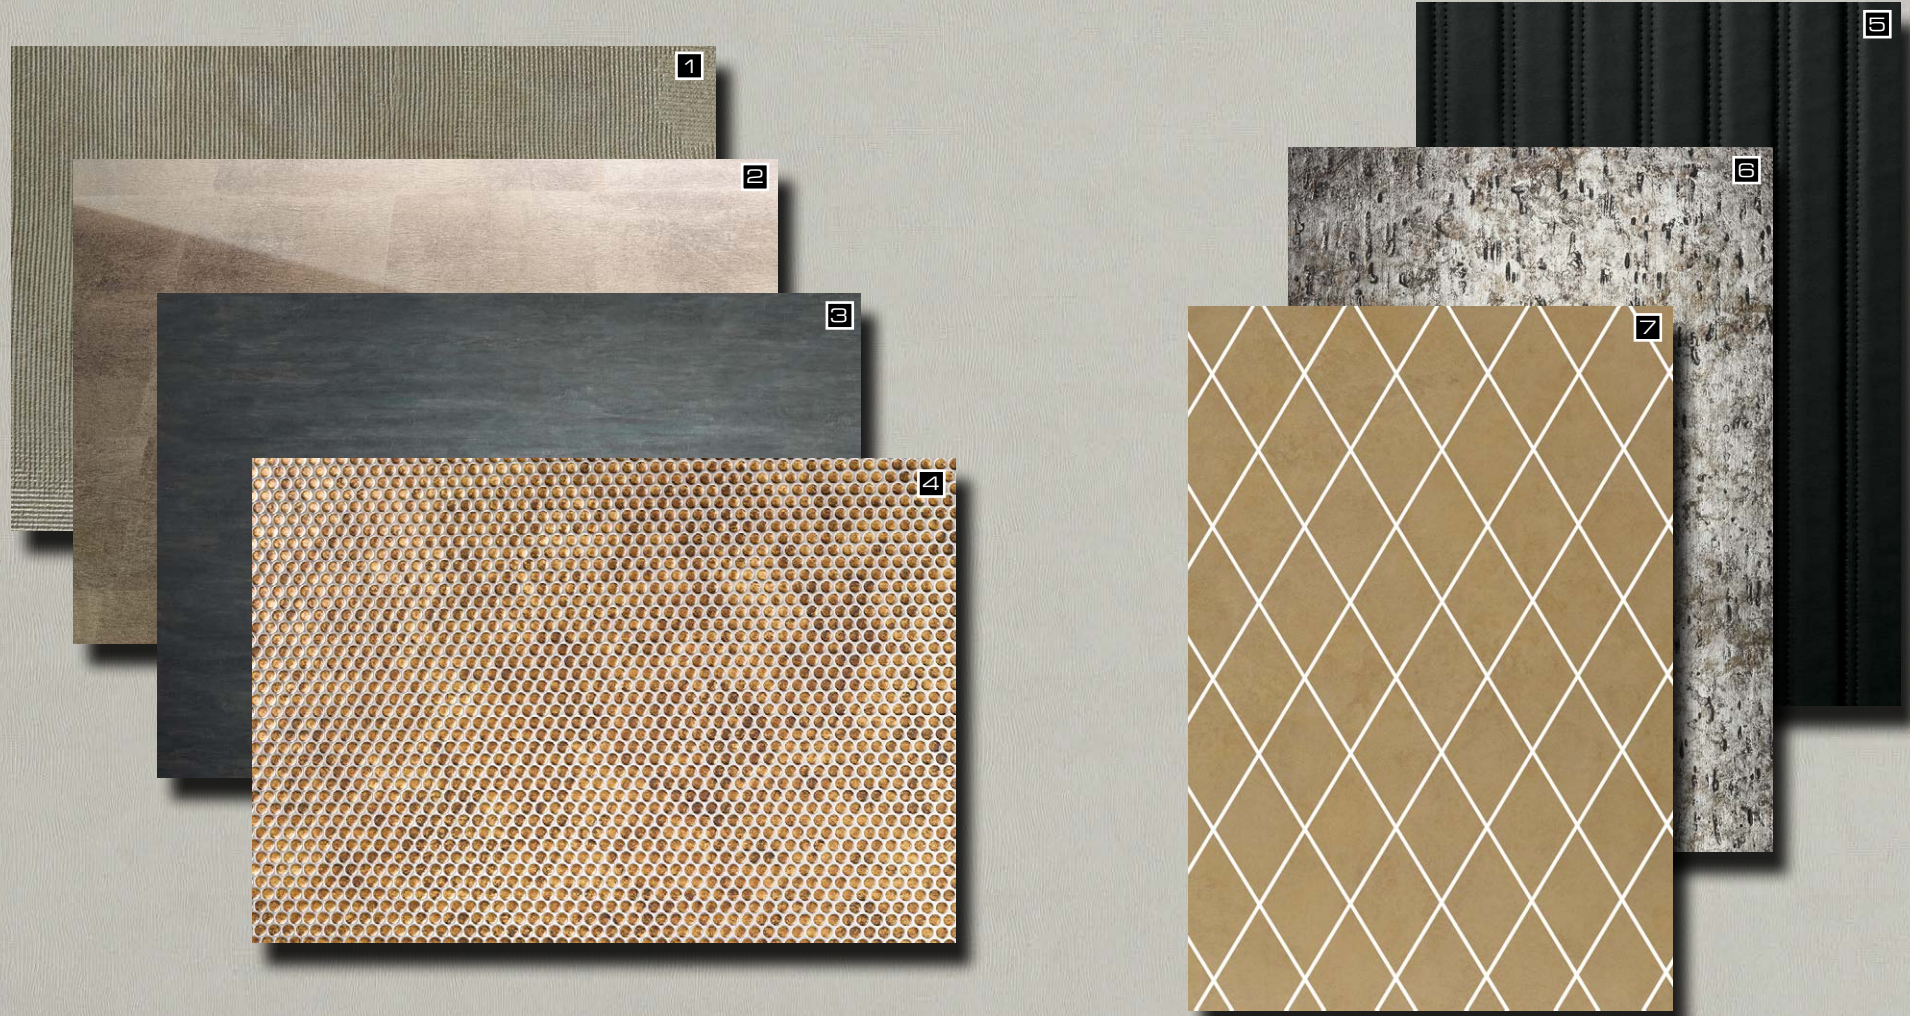

LL LEGUAN Silver

SOL LUXURY
Bronze

SL RACE Vintage
Copper/Silver

LL LEGUAN Nero
ZN 200/Silver

Project: ALBA - Hard Rock Cafe (Asunción/Paraguay), Photo: SIBU DESIGN, Product: LL LEGUAN Nero ZN 200/Silver

- 1. SL ART Iron Age
- 2. SG LUXURY Bronze AR+
- 3. LL OXY Steel
- 4. SL RACE Vintage Copper/Silver

- 5. LL LOUNGE Nero matt
- 6. SL IMPACT Vintage Silver
- 7. TL LINEA 104x62 Silent Gold
- 8. LL LEGUAN Bianco