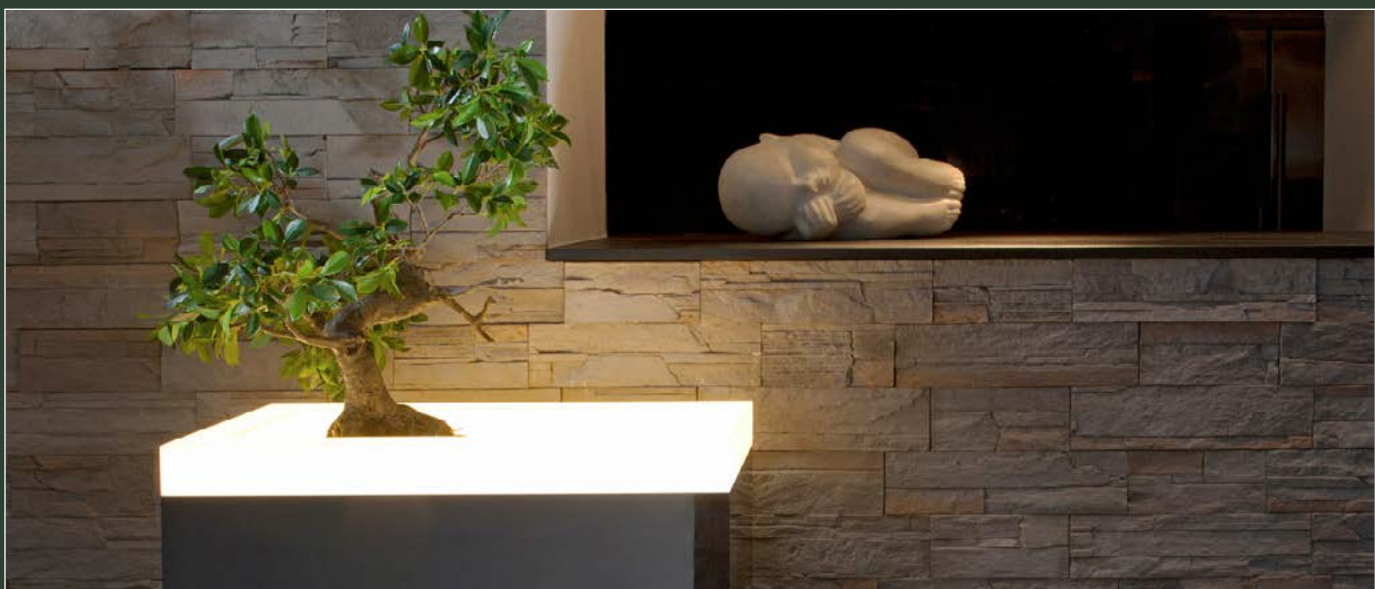

● ----- DM Magic White AR

Photo/Project: Peter Sampson (Estland), Product: DM Magic White AR

Unique harmony.

1. AC TOUCH Black
2. SG COCKTAIL Opal
3. CR CRISTAL STELLA Nero matt/Silver
4. LL CREPA Nero matt