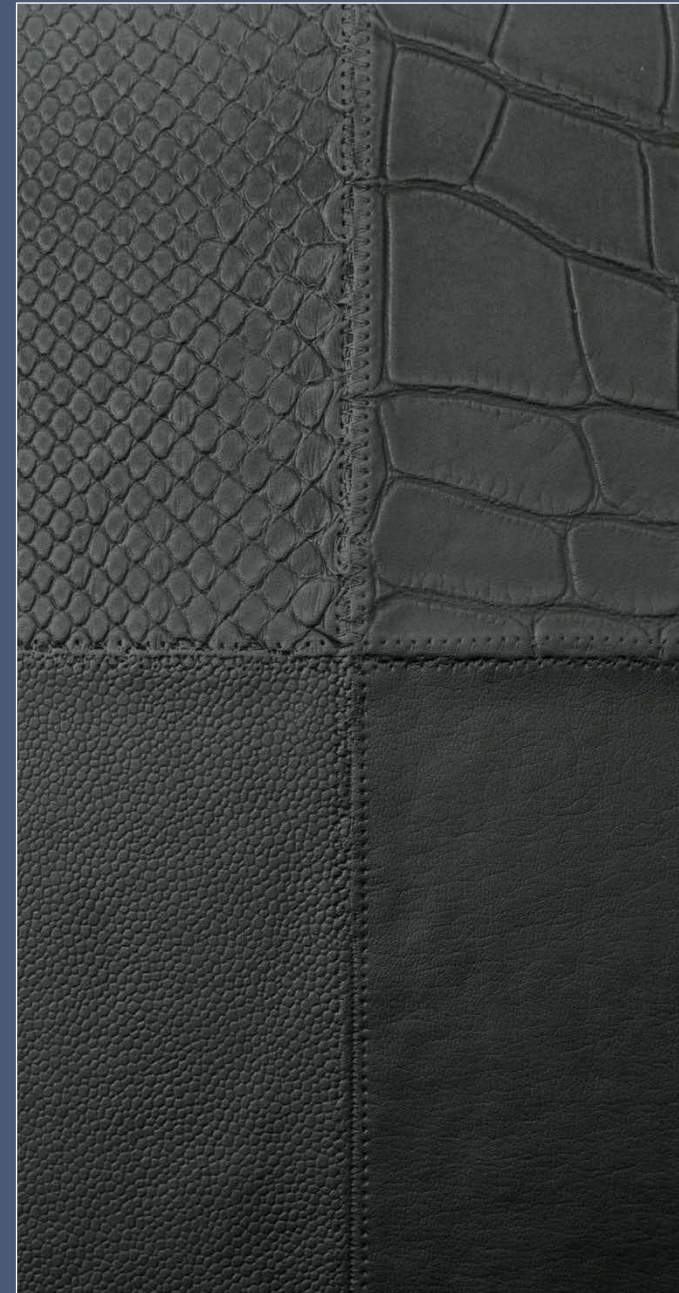

LL COLLAGE Nero matt

Photo/Project: Designed by Melanie Craig Design in Wanaka, (New Zealand), Product: LL COLLAGE Nero matt

SIBU DESIGN lends your ideas that special flavour!

LL COLLAGE Mocca matt

LL COLLAGE Oro matt

LL COLLAGE Nero matt

- 1. SL DAKOTA Metal
- 2. LL LEGUAN Blue
- 3. SG COCKTAIL Opal AR+
- 4. LL COLLAGE Oro

- 5. LL SNAKE Platin
- 6. SG PEARL RAY Gold AR+
- 7. SG Magnolia