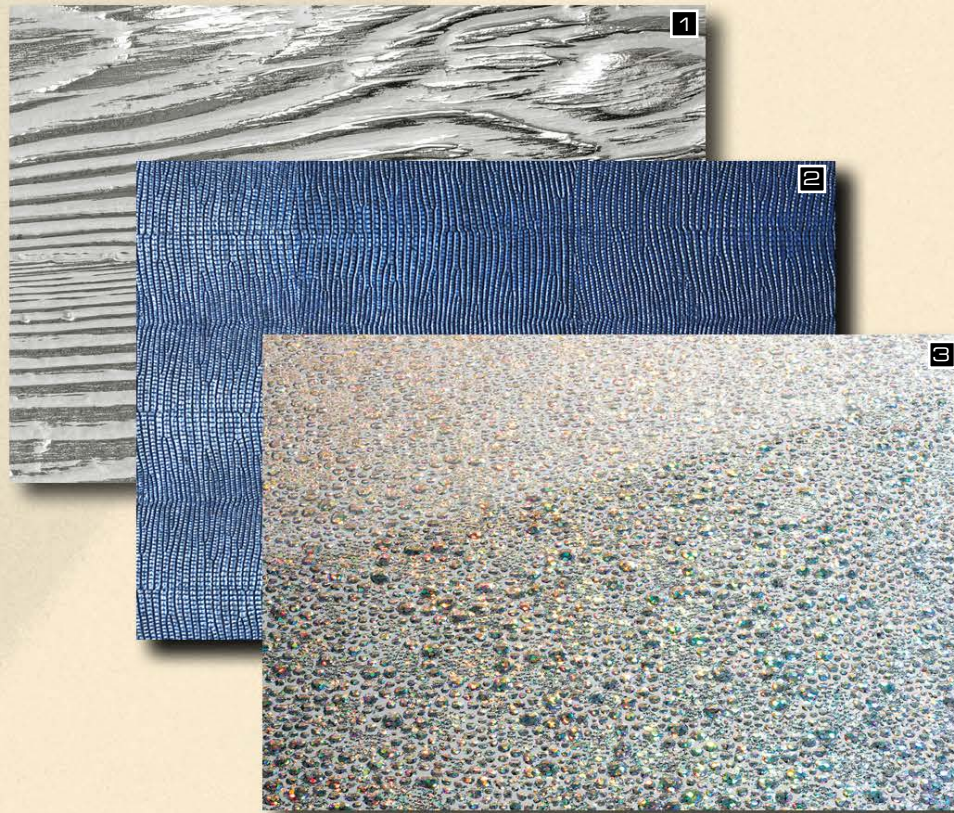

LL COLLAGE Nero matt

Photo/Project: Designed by Melanie Craig Design in Wanaka, (New Zealand), Product: LL COLLAGE Nero matt

SIBU DESIGN lends your ideas that special flavour!

LL COLLAGE Mocca matt

LL COLLAGE Oro matt

LL COLLAGE Nero matt

- 1. SL DAKOTA Metal
- 2. LL LEGUAN Blue
- 3. SG COCKTAIL Opal AR+
- 4. LL COLLAGE Oro

- 5. LL SNAKE Platin
- 6. SG PEARL RAY Gold AR+
- 7. SG Magnolia