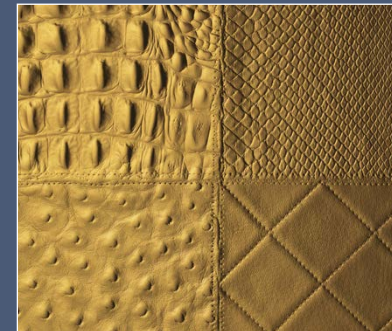

LL COLLAGE Nero matt

Photo/Project: Designed by Melanie Craig Design in Wanaka, (New Zealand), Product: LL COLLAGE Nero matt

SIBU DESIGN lends your ideas that special flavour!

LL COLLAGE Mocca matt

LL COLLAGE Oro matt

LL COLLAGE Nero matt

- 1. SL DAKOTA Metal
- 2. LL LEGUAN Blue
- 3. SG COCKTAIL Opal AR+
- 4. LL COLLAGE Oro

- 5. LL SNAKE Platin
- 6. SG PEARL RAY Gold AR+
- 7. SG Magnolia