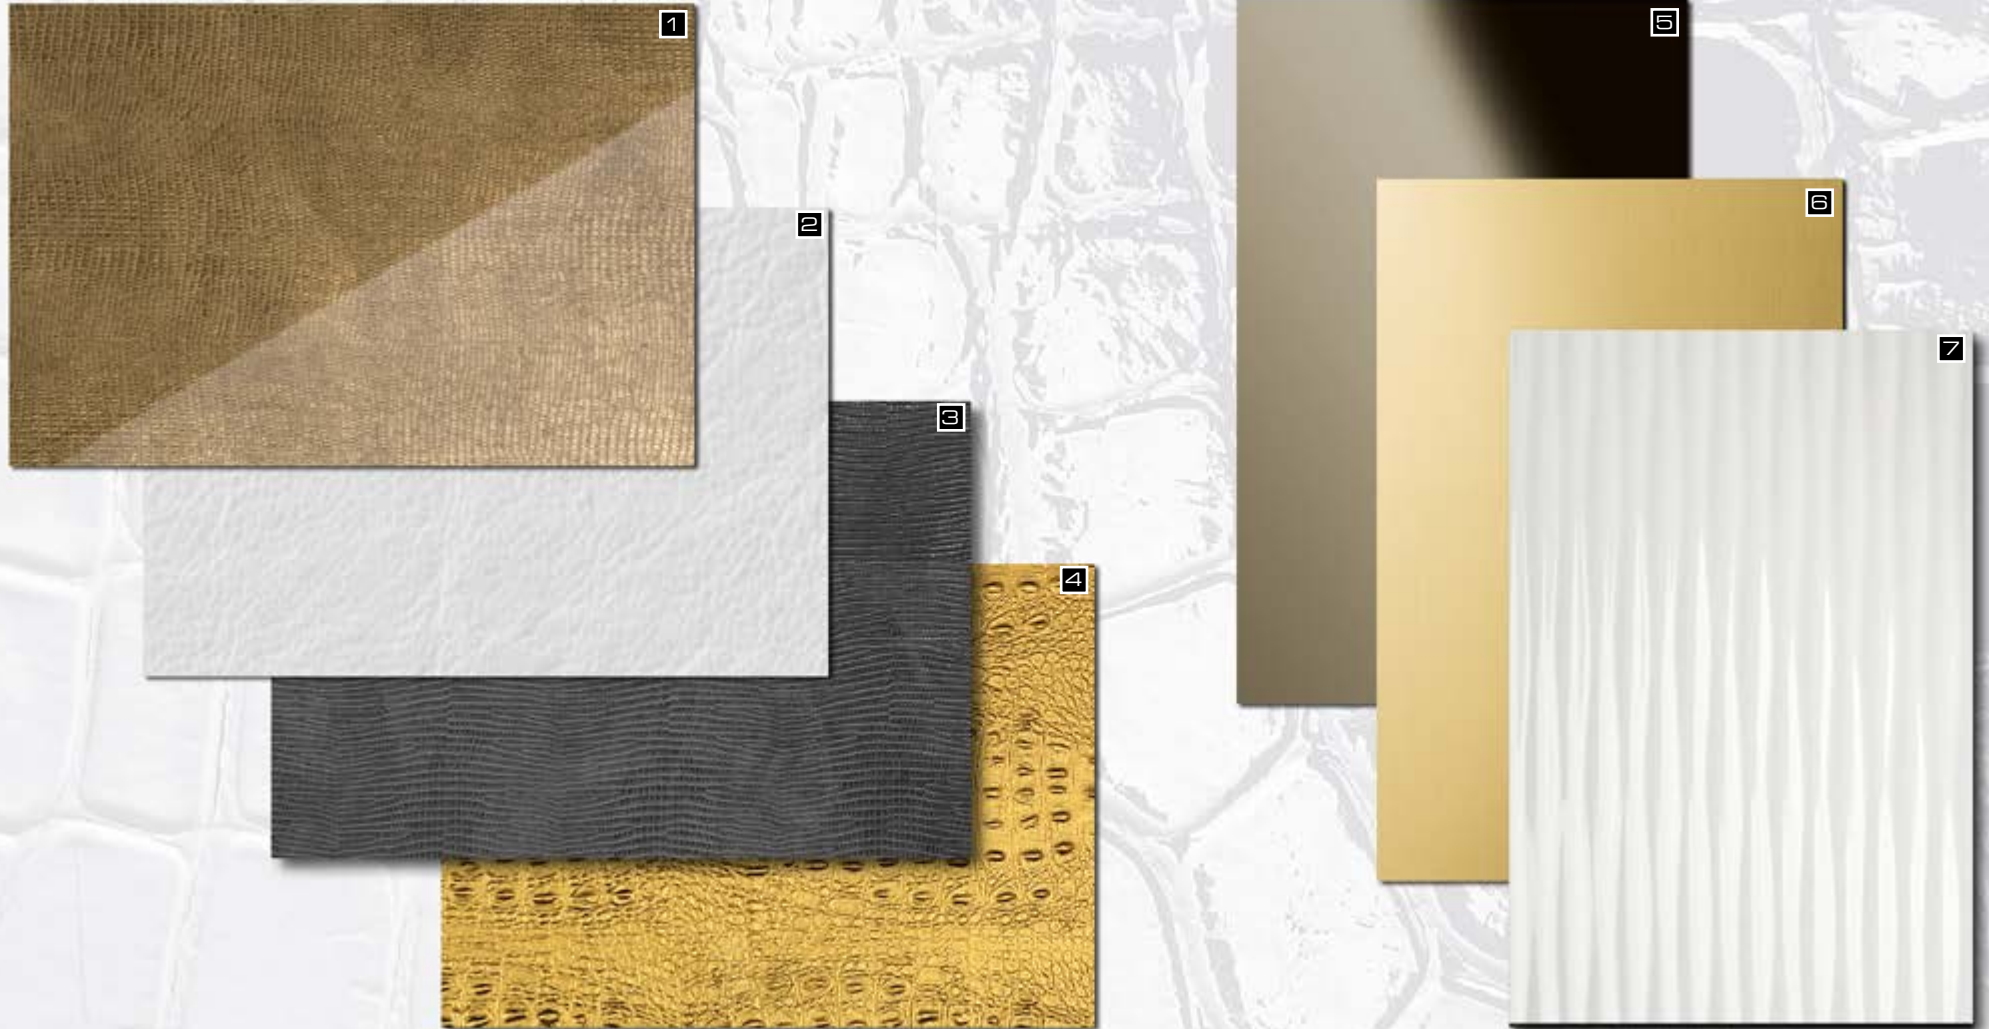

SL CROCONOVA
Magic White

Photo: SIBU DESIGN (RUS), Product: SL CROCONOVA Magic White

Let it be a pleasurable start into 2014!

SL CROCONOVA
Magic White

1. SG LEGUAN Gold AR+
2. SOL Bianco
3. LL LEGUAN Nero
4. LL Croco Oro

5. DM Champagne
6. DM Brass brushed matt AR
7. SL MOTION ONE Pearl White PF
8. SL CROCONOVA Magic White