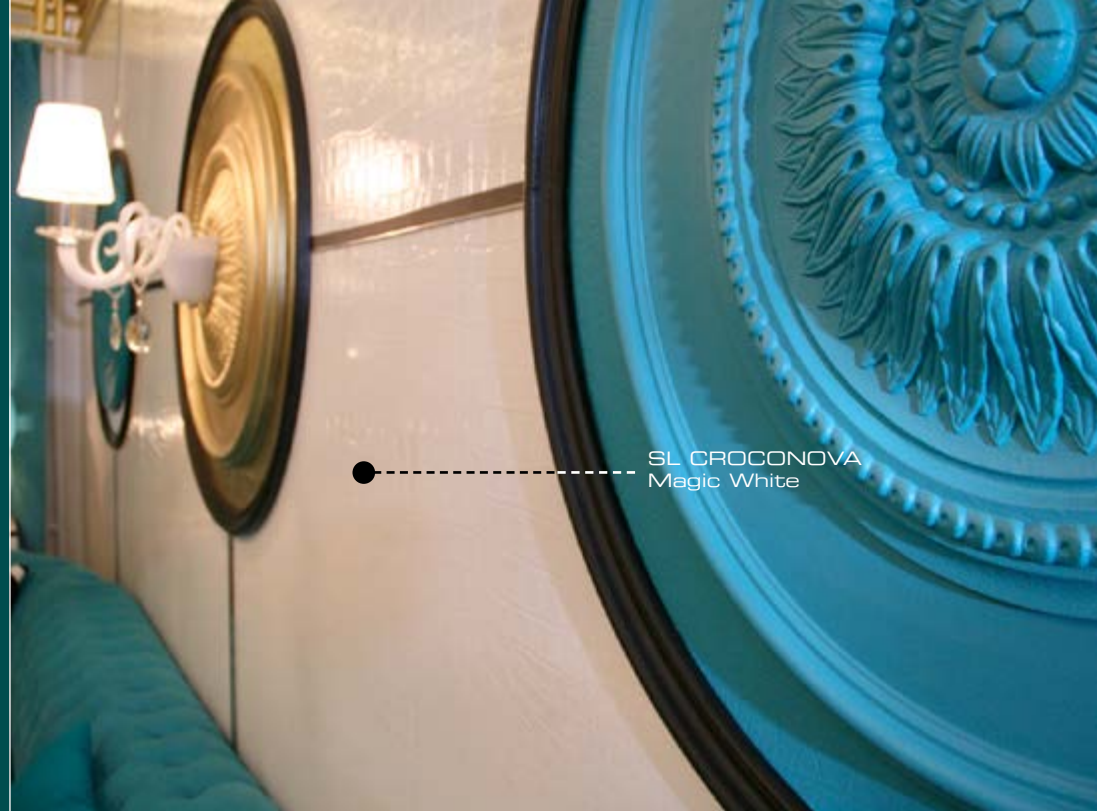

SL CROCONOVA
Magic White

Photo: SIBU DESIGN (RUS), Product: SL CROCONOVA Magic White

Let it be a pleasurable start into 2014!

SL CROCONOVA
Magic White

1. SG LEGUAN Gold AR+
2. SOL Bianco
3. LL LEGUAN Nero
4. LL Croco Oro

5. DM Champagne
6. DM Brass brushed matt AR
7. SL MOTION ONE Pearl White PF
8. SL CROCONOVA Magic White