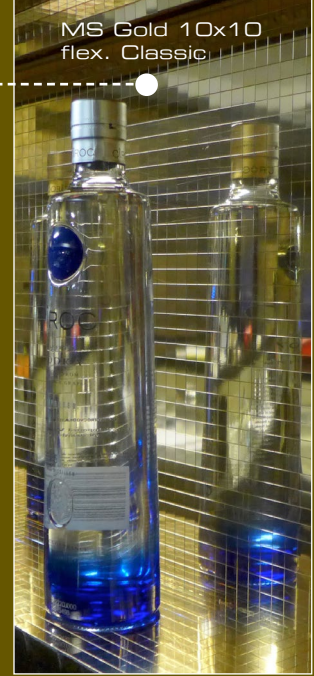

LL CROCO Oro

Photo: IMPERIO BAR (AUT), Manufacture: LIHA Wolfgang Litterak KG / CYFOS Style & design (AUT), Product: LL CROCO Oro

Spectacular views.

SOL COCKTAIL Beryll

LL CROCO Oro

MS Gold 10x10 flex. Classic

LL COLLAGE Oro

LL PERSIAN Metallic

1. SG LEGUAN Gold AR+
2. SOL COCKTAIL Beryll
3. LL CROCO Oro
4. SG COCKTAIL Opal AR+

5. LL COLLAGE Oro
6. LL PERSIAN Metallic
7. MS Gold 10x10 flex. Classic
8. LL CROCONOVA Platin