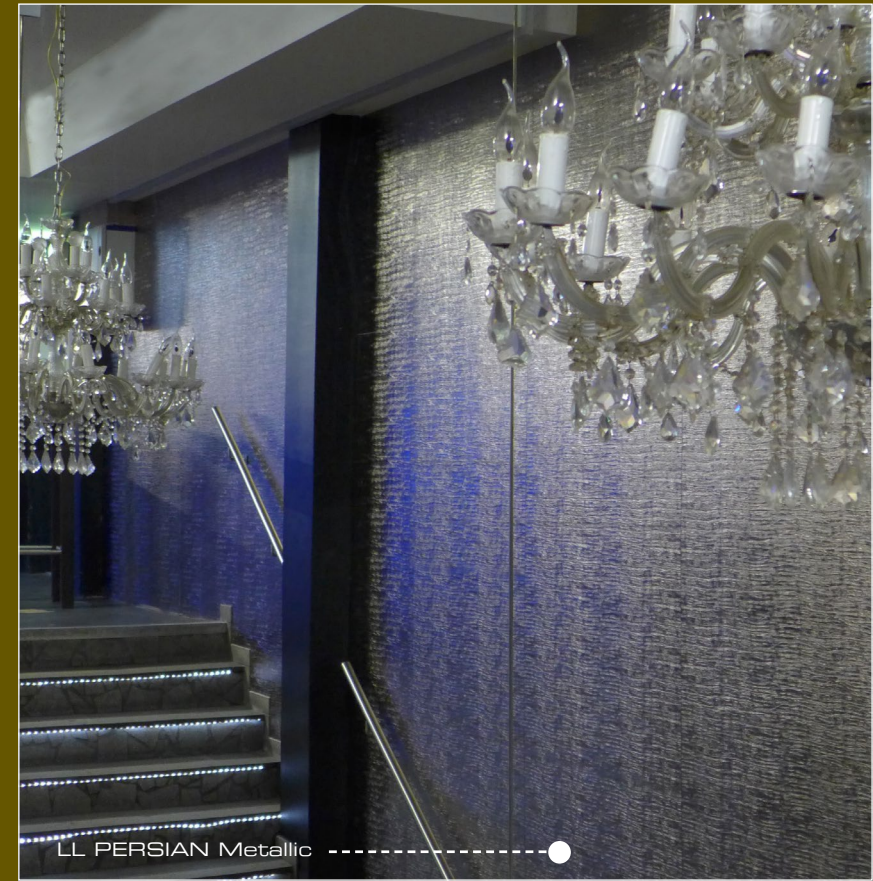

LL CROCO Oro

Photo: IMPERIO BAR (AUT), Manufacture: LIHA Wolfgang Litterak KG / CYFOS Style & design (AUT), Product: LL CROCO Oro

Spectacular views.

SOL COCKTAIL Beryll

LL CROCO Oro

MS Gold 10x10 flex. Classic

LL COLLAGE Oro

LL PERSIAN Metallic

1. SG LEGUAN Gold AR+
2. SOL COCKTAIL Beryll
3. LL CROCO Oro
4. SG COCKTAIL Opal AR+

5. LL COLLAGE Oro
6. LL PERSIAN Metallic
7. MS Gold 10x10 flex. Classic
8. LL CROCONOVA Platin