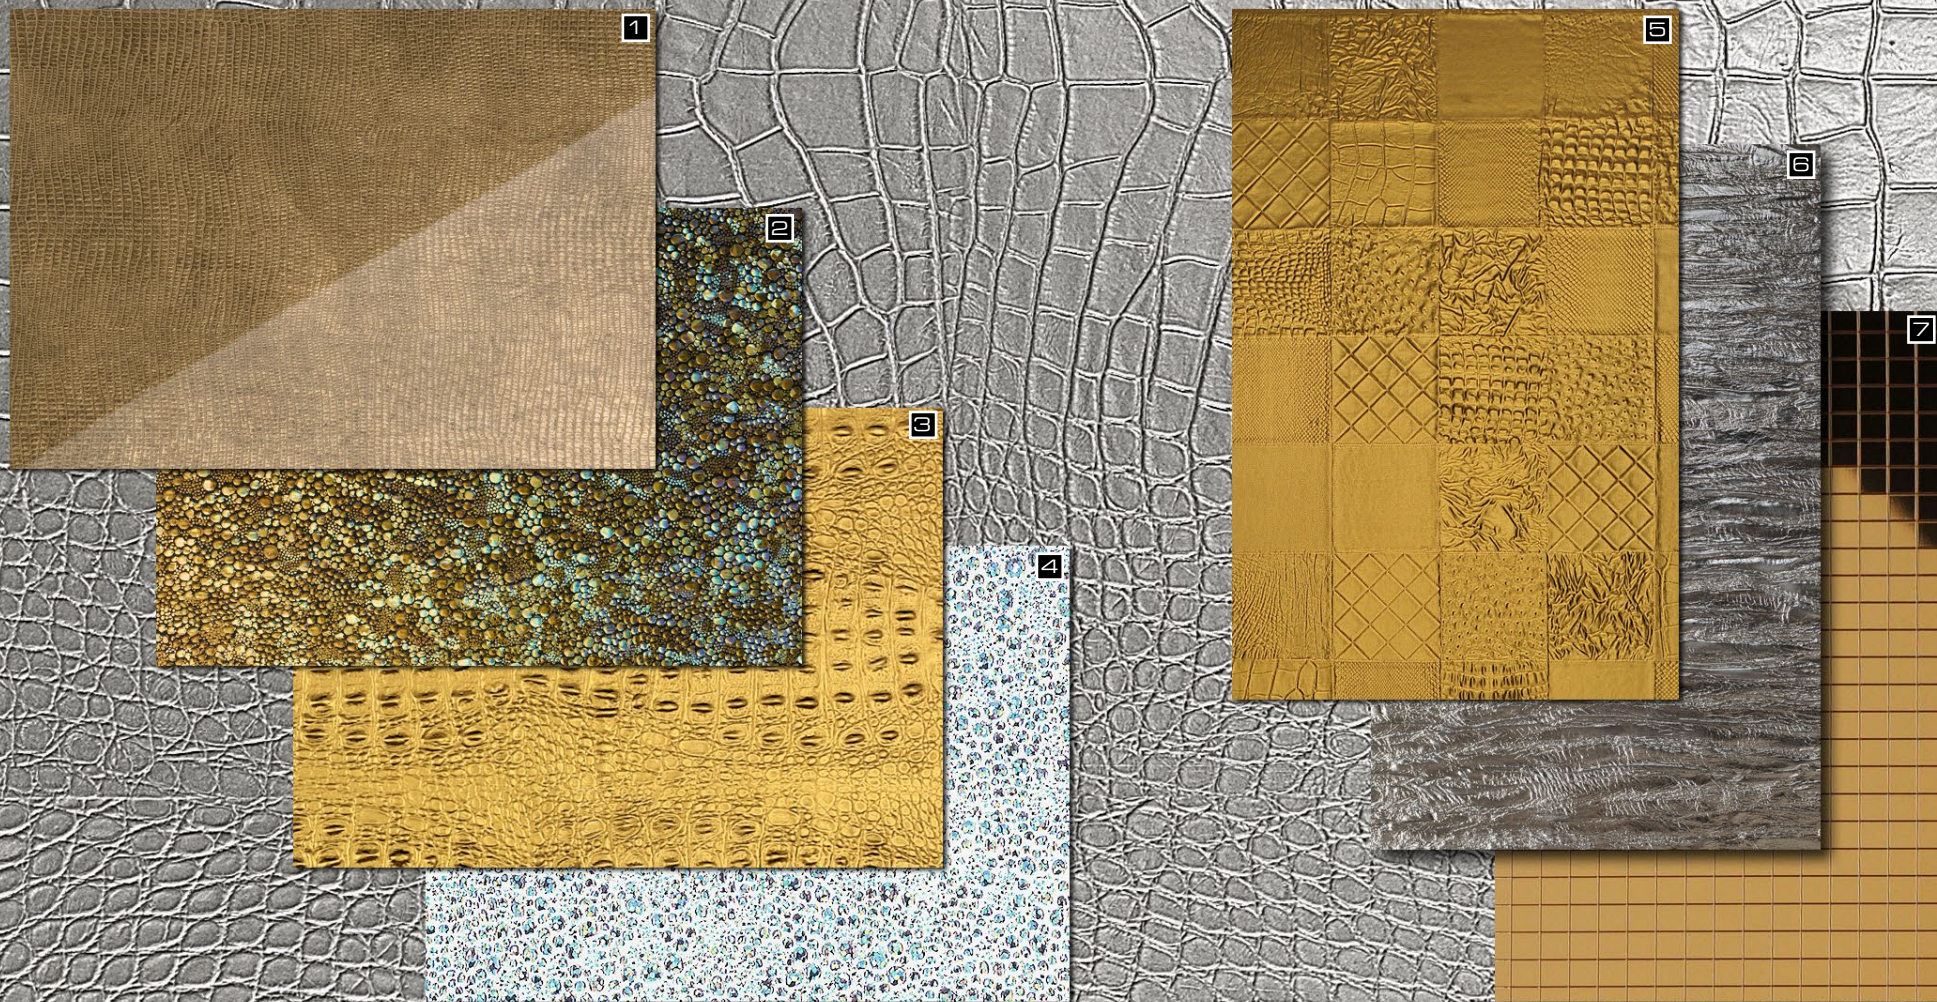

LL CROCO Oro

Photo: IMPERIO BAR (AUT), Manufacture: LIHA Wolfgang Litterak KG / CYFOS Style & design (AUT), Product: LL CROCO Oro

Spectacular views.

SOL COCKTAIL Beryll

LL CROCO Oro

MS Gold 10x10 flex. Classic

LL COLLAGE Oro

LL PERSIAN Metallic

1. SG LEGUAN Gold AR+
2. SOL COCKTAIL Beryll
3. LL CROCO Oro
4. SG COCKTAIL Opal AR+

5. LL COLLAGE Oro
6. LL PERSIAN Metallic
7. MS Gold 10x10 flex. Classic
8. LL CROCONOVA Platin