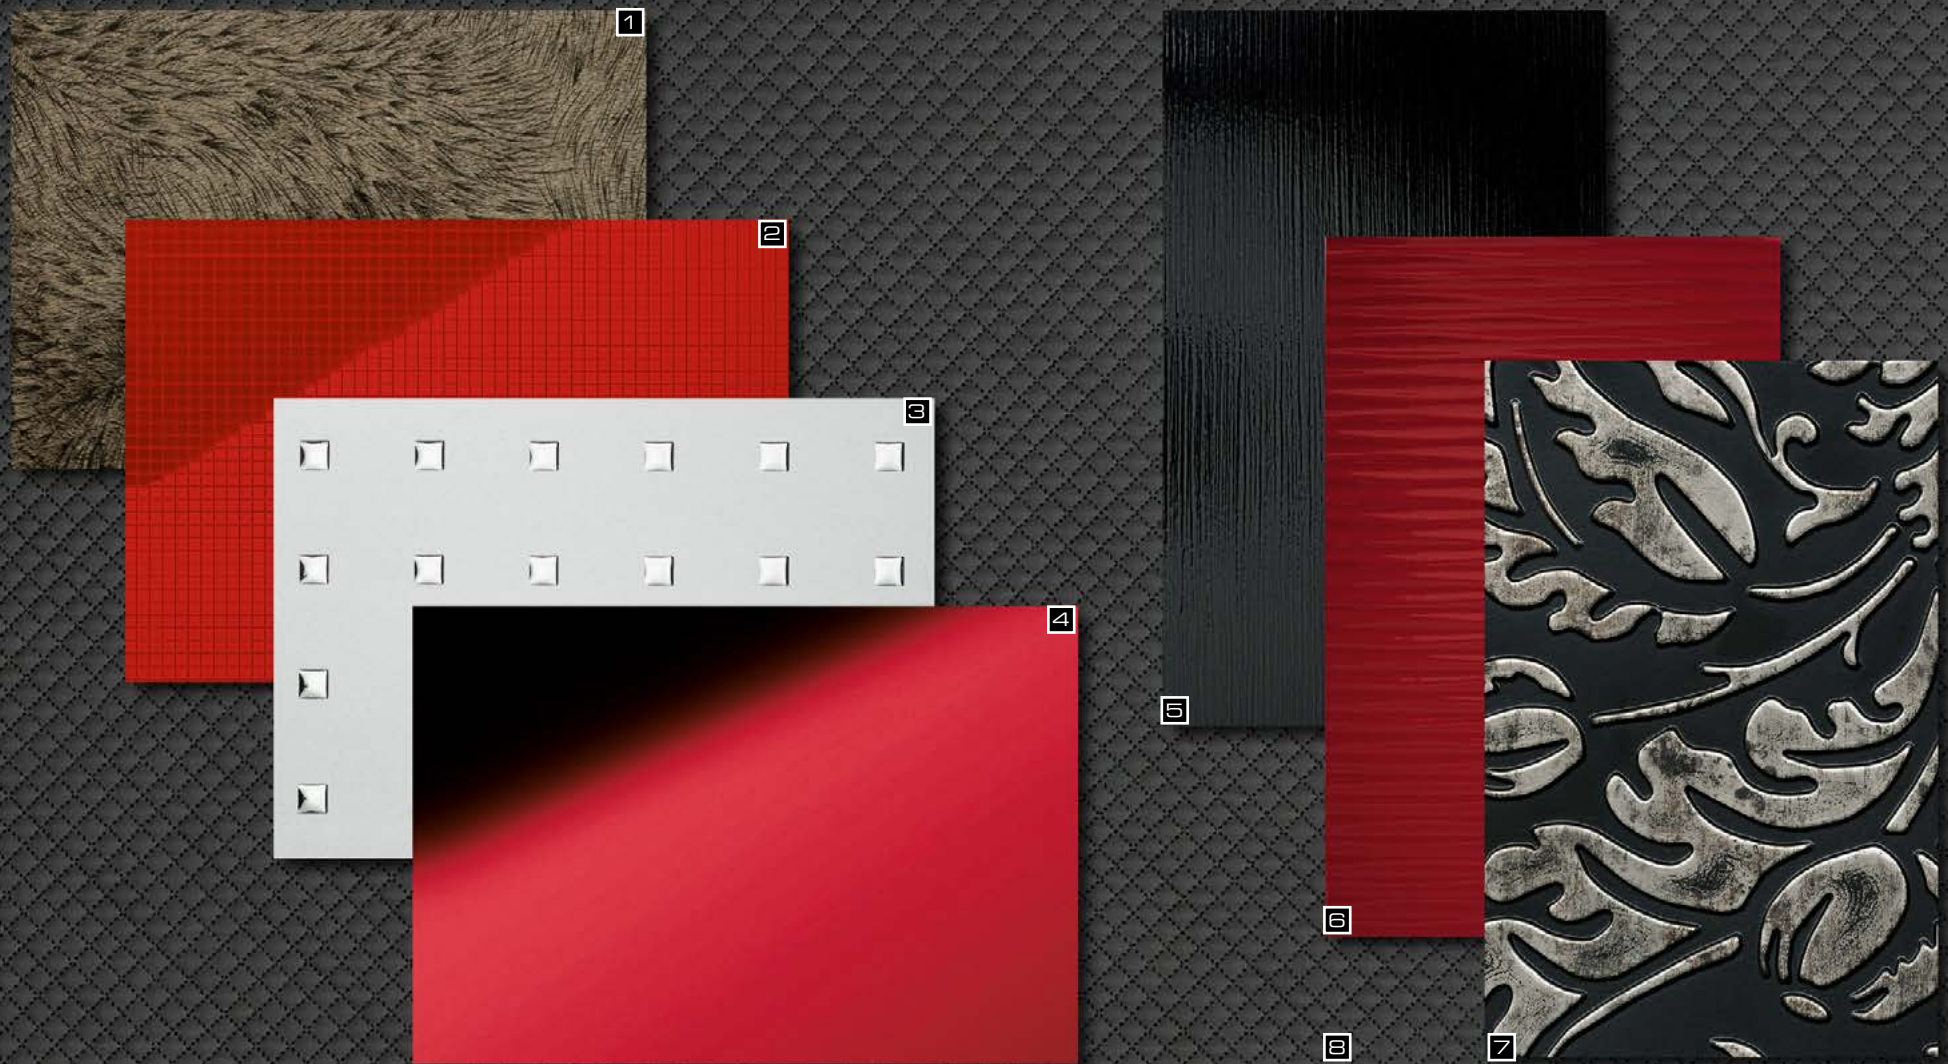

● SL IMPERIAL Vintage Black

Photo:PSP Ltd. (NZ), Designer: Lynn Gray (NZ) / Product: SL IMPERIAL Vintage Black

Imperial pleasure.

SL IMPERIAL Vintage Black

1. LL PELO Marabu
2. MS Magic Red 5x5 flex. Classic
3. PL 3D Q 10-40-40 Silver PF met/Silver
4. DM Fashion Red

5. AC TOUCH Black
6. AC MOTION TWO Red
7. SL IMPERIAL Vintage Black
8. LL ROMBO 12 Nero matt