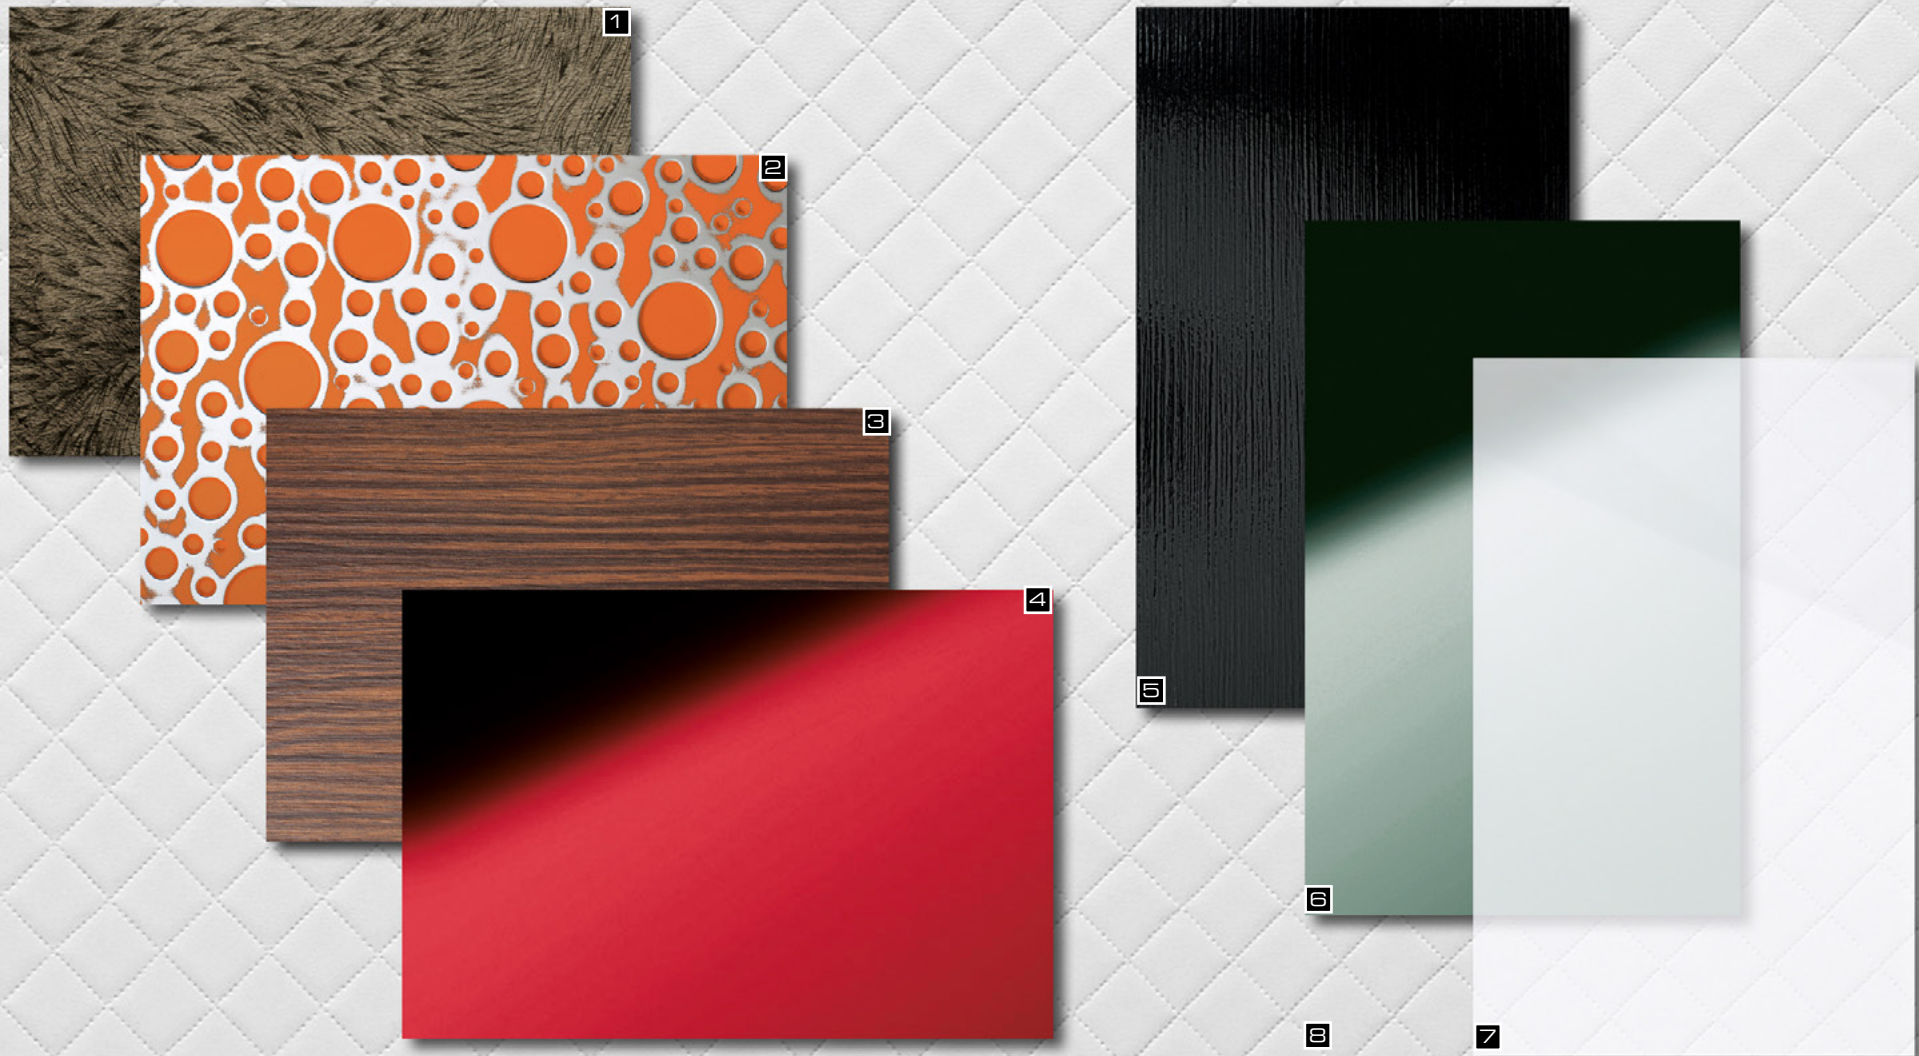

Photo: mysalad / Architect: archionic.at / Product: SG AR+ (printed)

Spring has arrived.

1. LL PELO Marabu
2. SL BUBBLE Orange PF/Silver
3. DM Makassar touch 1
4. DM Fashion Red AR

5. AC TOUCH Black
6. DM Mint
7. SG AR+
8. LL ROMBO 40 Bianco matt