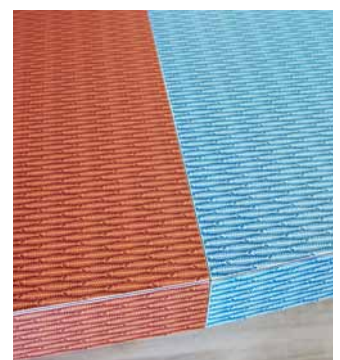

Conference table designed by Giulio Iacchetti with Vittorio Venezia