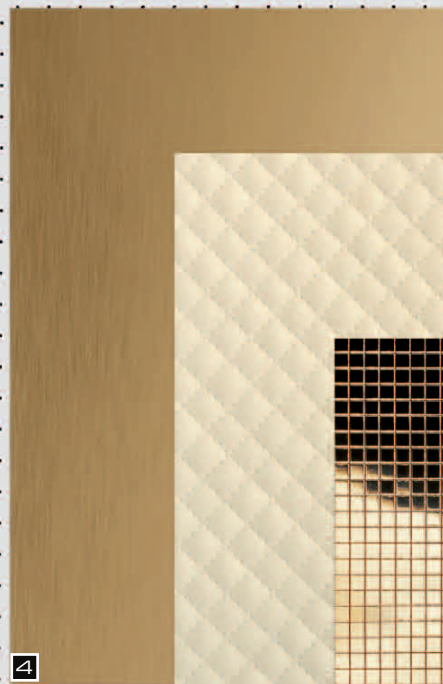

-----MS Gold 3x3 flex. Classic

Product: MS Gold 3x3 flex. Classic

In gold we trust.

1

2

3

4

5

6

7

- 1. LL Persian Gold
- 2. LL ROMBO 12 Nero matt
- 3. CR CRISTAL COLLIER Bianco matt/Silver
- 4. DM Brass brushed matt AR

- 5. LL ROMBO 12 Creme
- 6. MS Gold 3x3 flex. Classic
- 7. LL Bianco matt P1