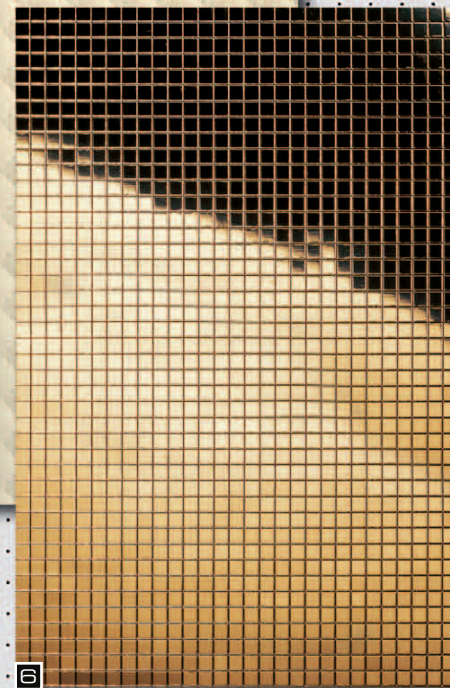

-----MS Gold 3x3 flex. Classic

Product: MS Gold 3x3 flex. Classic

In gold we trust.

1

2

3

4

5

6

7

- 1. LL Persian Gold
- 2. LL ROMBO 12 Nero matt
- 3. CR CRISTAL COLLIER Bianco matt/Silver
- 4. DM Brass brushed matt AR

- 5. LL ROMBO 12 Creme
- 6. MS Gold 3x3 flex. Classic
- 7. LL Bianco matt P1