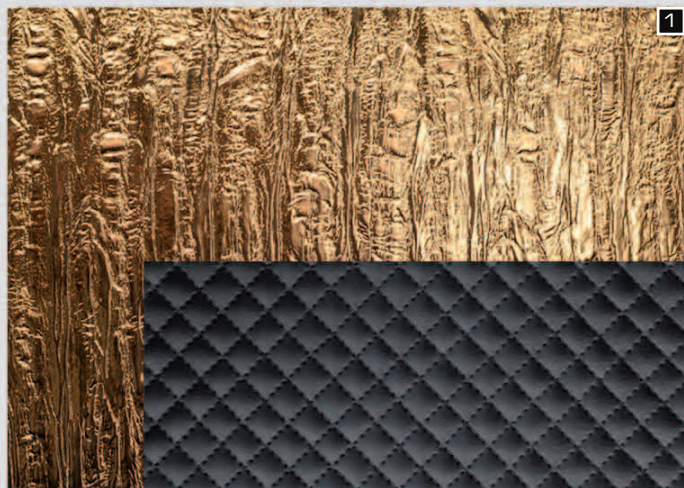

-----MS Gold 3x3 flex. Classic

Product: MS Gold 3x3 flex. Classic

In gold we trust.

1

2

3

4

5

6

7

- 1. LL Persian Gold
- 2. LL ROMBO 12 Nero matt
- 3. CR CRISTAL COLLIER Bianco matt/Silver
- 4. DM Brass brushed matt AR

- 5. LL ROMBO 12 Creme
- 6. MS Gold 3x3 flex. Classic
- 7. LL Bianco matt P1