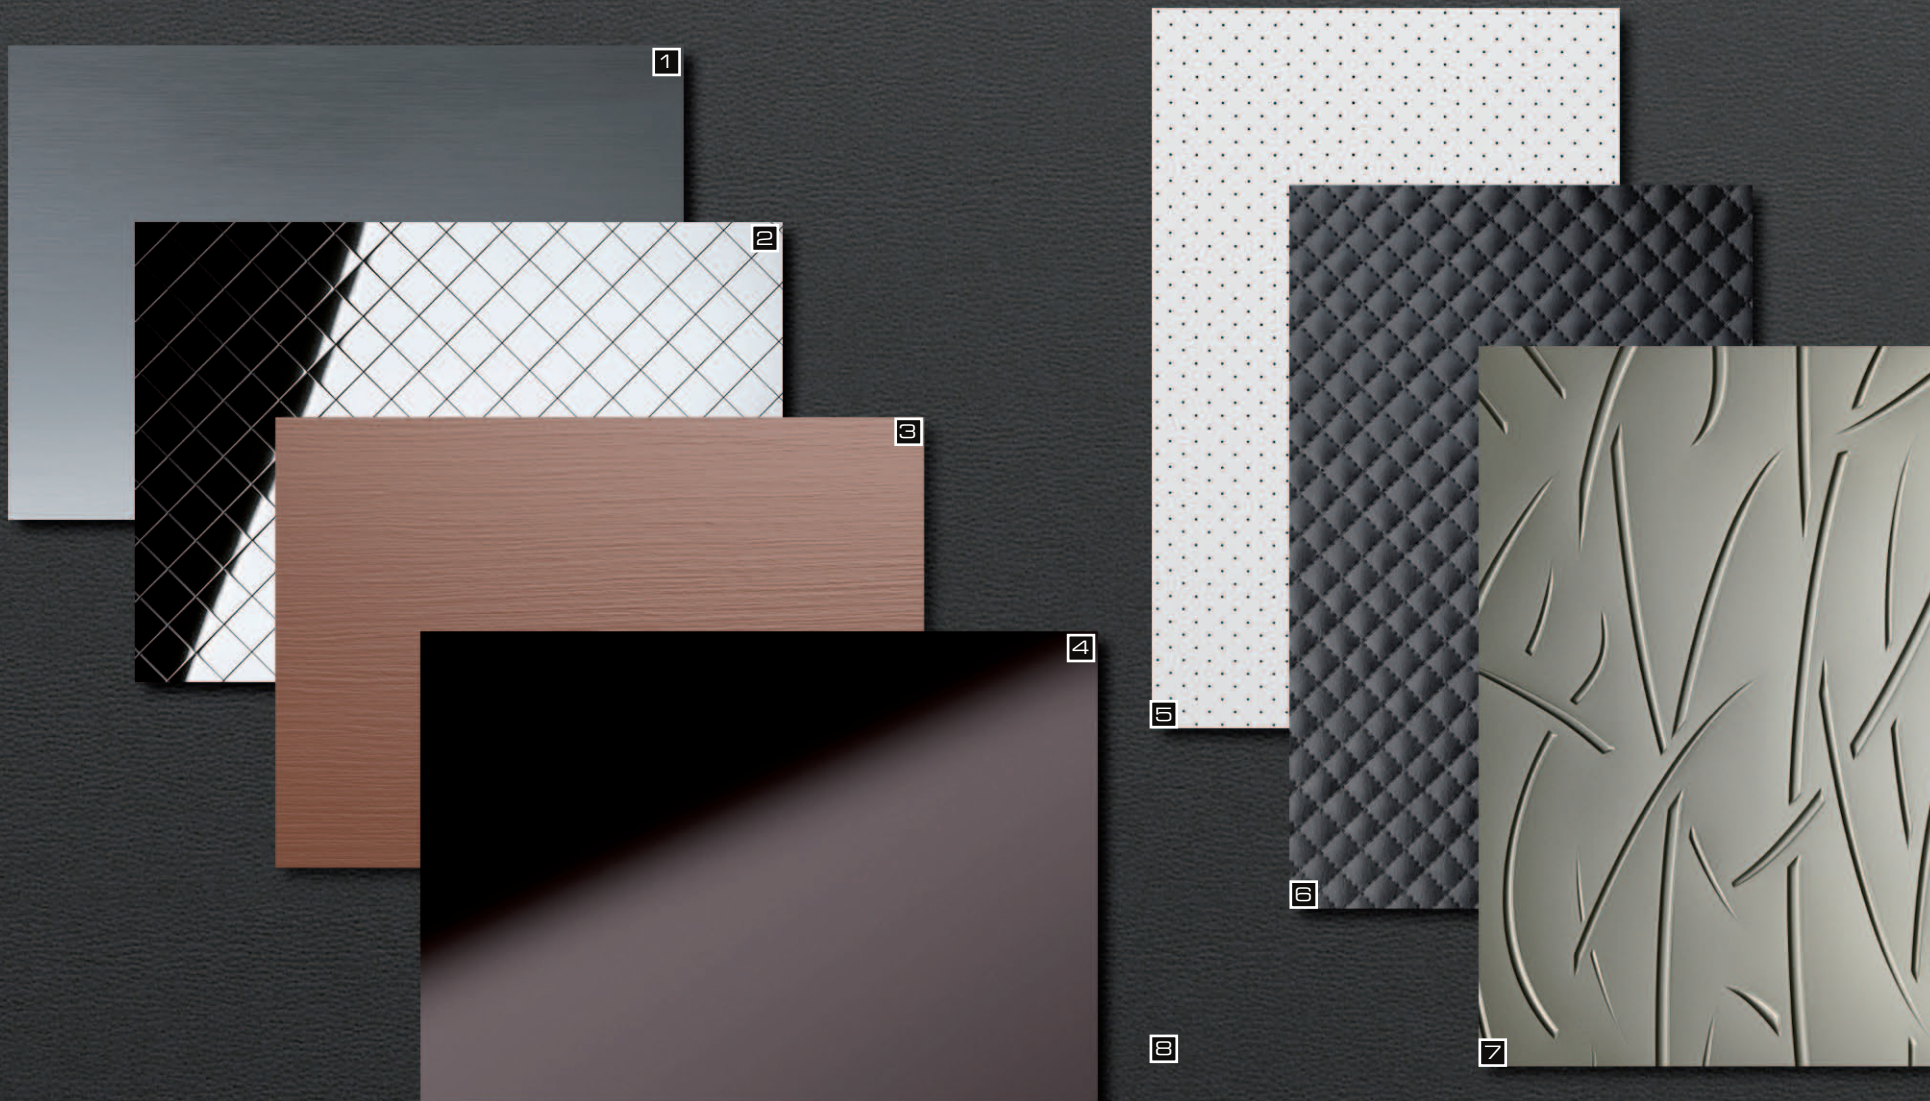

SL GRASS
Champagne
PF met

Photo: Fortesa (RKS) / Product: SL GRASS Champagne PF met

Rock ,n' Roll.

- 1. DM Grey brushed matt AR
- 2. MSC RHOMBUS Silver 15x15 flex. Classic
- 3. DM Bronze PF met touch 1
- 4. DM Anthracite AR

- 5. LL Bianco matt P1
- 6. LL ROMBO 12 Nero matt
- 7. SL GRASS Champagne PF met
- 8. LL Black