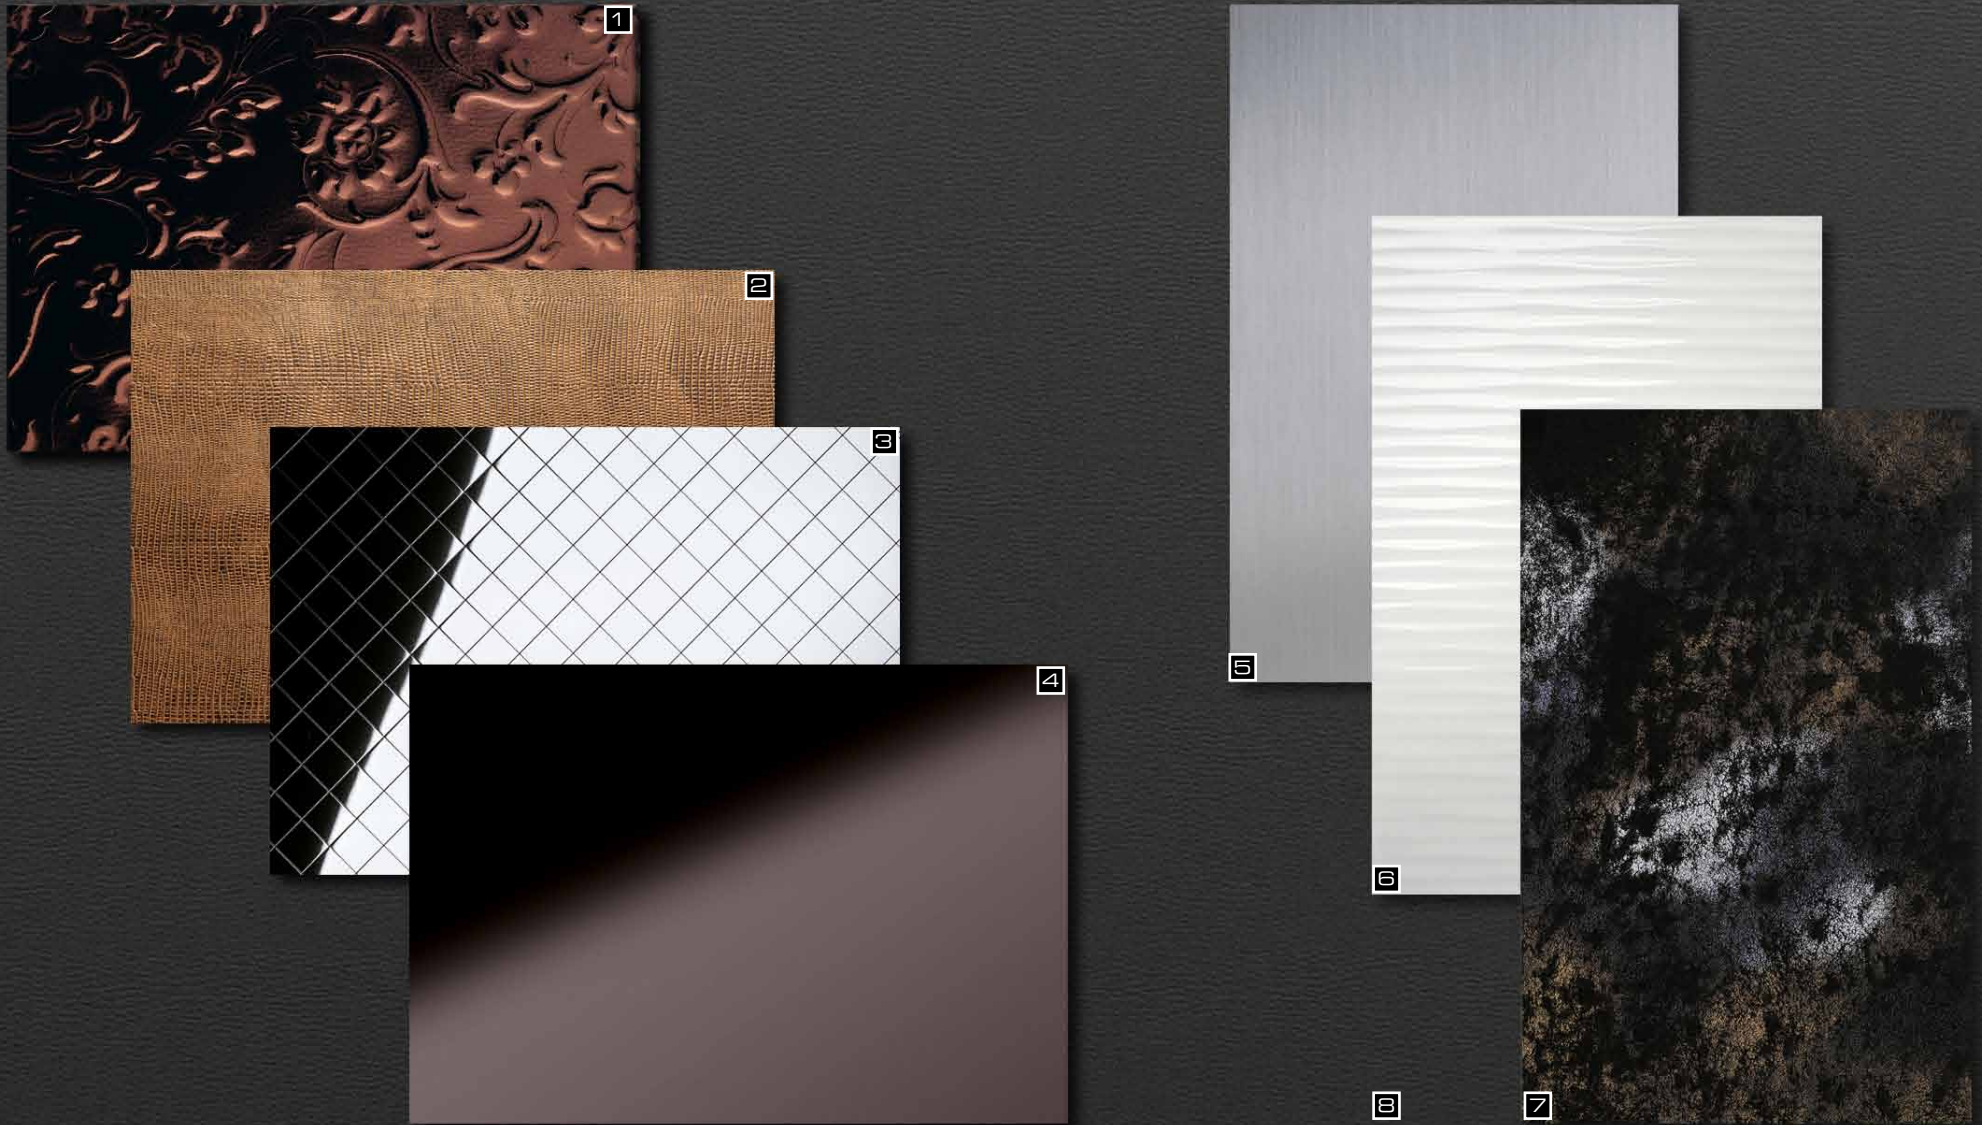

Photo: HAKA Küchen (A) / Product: LL Reggae

Actually we wanted to take a backseat...

LL Reggae

Photo: HAKA Küchen (A) / Product: LL Reggae

- 1. LL FLORAL Aubergine
- 2. LL Leguan Copper
- 3. MSC RHOMBUS Silver 15x15 flex. Classic
- 4. DM Anthracite AR

- 5. DM Silver brushed matt AR
- 6. AC MOTION TWO White
- 7. LL Reggae
- 8. LL Black