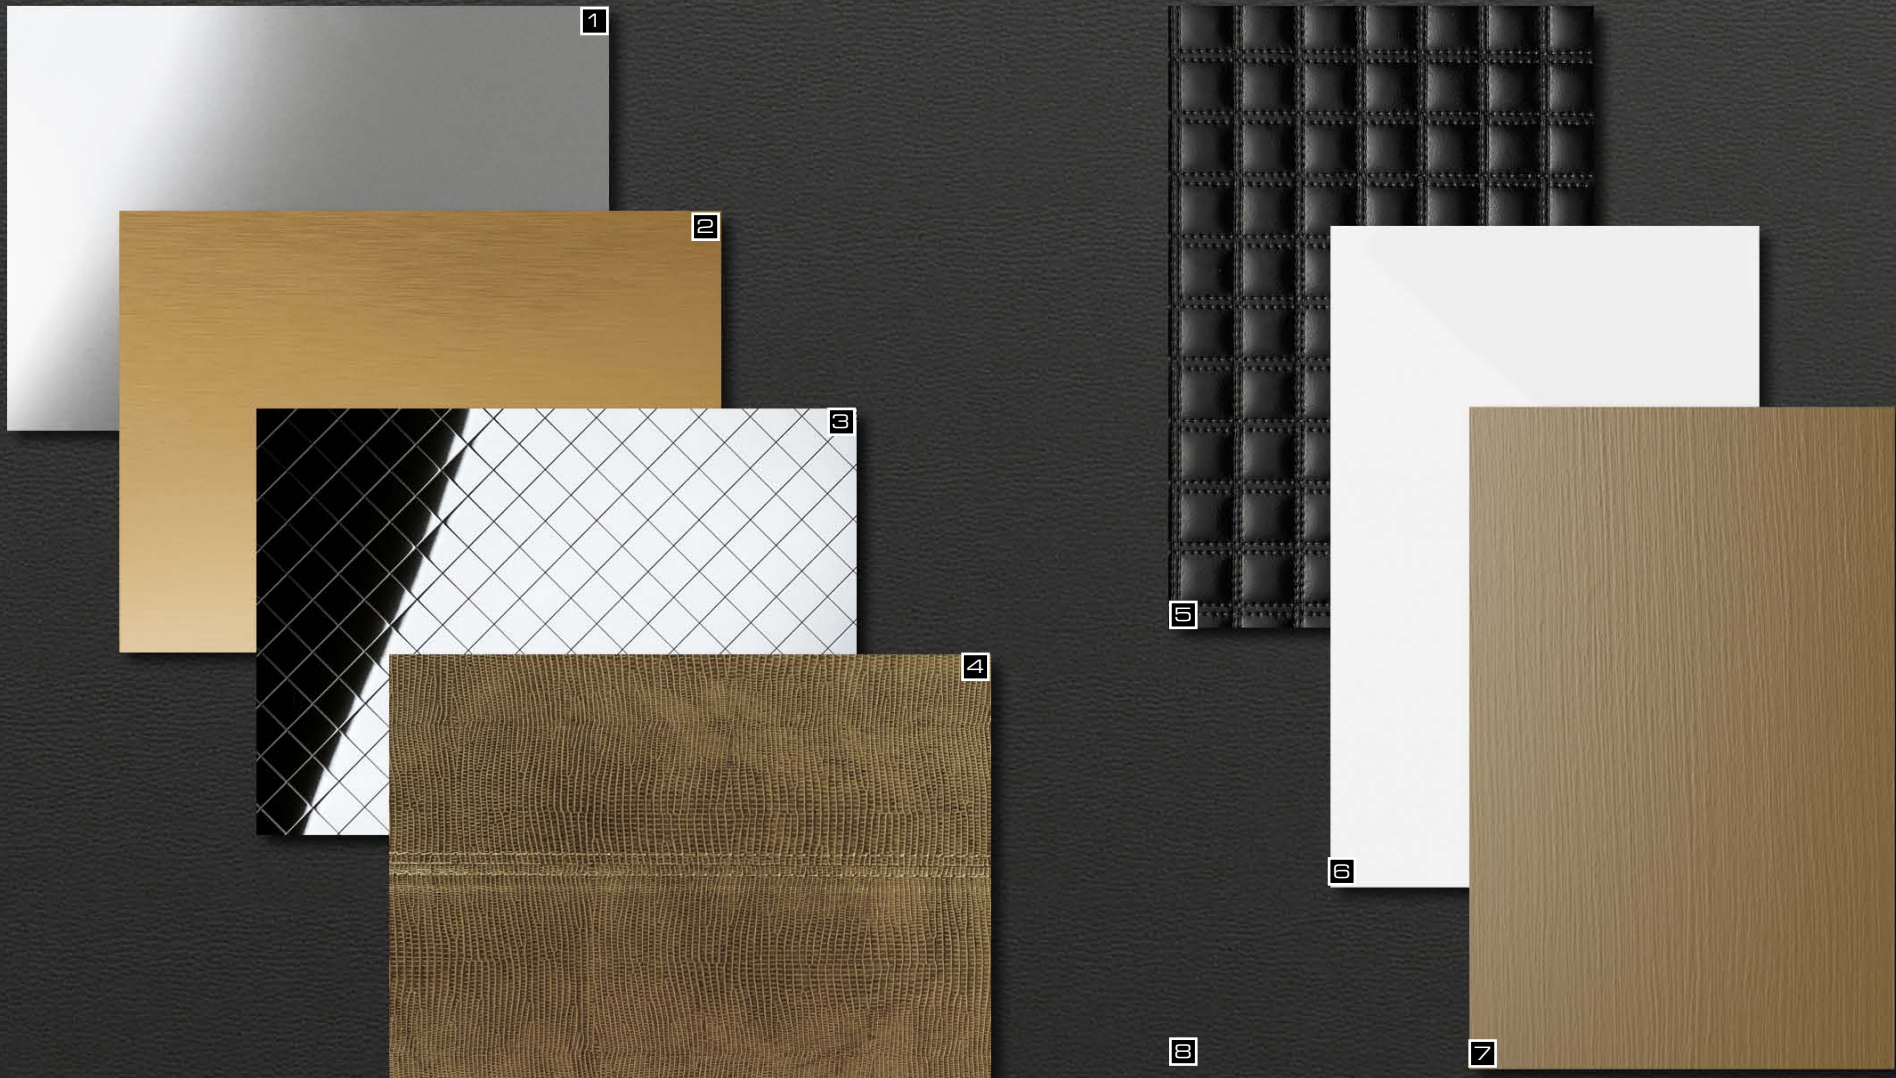

DM Caramel PF met touch 1

Product: DM Caramel PF met touch 1

New colours, new ideas.

- 1. DM Inox AR **NEW**
- 2. DM Gold brushed AR **NEW**
- 3. MSC RHOMBUS Silver 15x15 flex. Classic
- 4. LL Leguan Gold ZN 200/Gold **NEW**

- 5. LL QUADRO Nero matt
- 6. DM Magic White AR **NEW**
- 7. DM Caramel PF met touch 1 **NEW**
- 8. LL Black