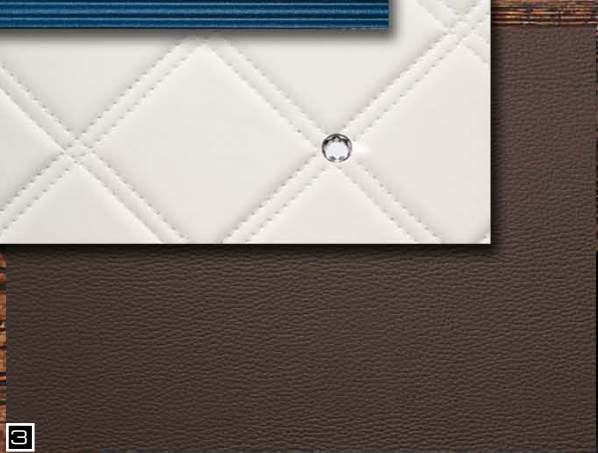

SL DAKOTA Copper-----

Photo: Shop window decoration for Gössl (A) Product: SL DAKOTA Copper

Future with tradition.

- 1. SL WAVE Lapis PF met
- 2. CR CRISTAL ROMBO 85 Bianco/Silver
- 3. LL Dark Brown
- 4. DM Iceblue

- 5. MS Magic Red 5x5 flex. Classic
- 6. MS Silver 10x10 flex. Classic
- 7. LL Olive
- 8. SL DAKOTA Copper