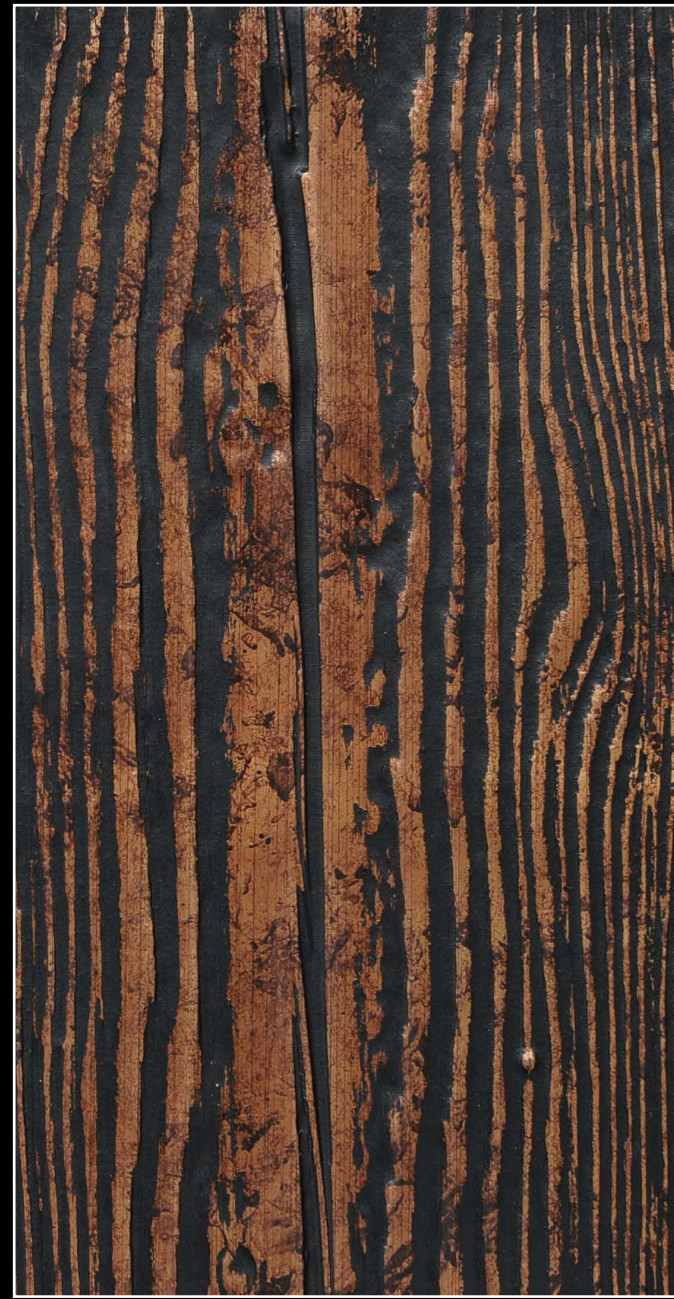

SL DAKOTA Copper-----

Photo: Shop window decoration for Gössl (A) Product: SL DAKOTA Copper

Future with tradition.

- 1. SL WAVE Lapis PF met
- 2. CR CRISTAL ROMBO 85 Bianco/Silver
- 3. LL Dark Brown
- 4. DM Iceblue

- 5. MS Magic Red 5x5 flex. Classic
- 6. MS Silver 10x10 flex. Classic
- 7. LL Olive
- 8. SL DAKOTA Copper