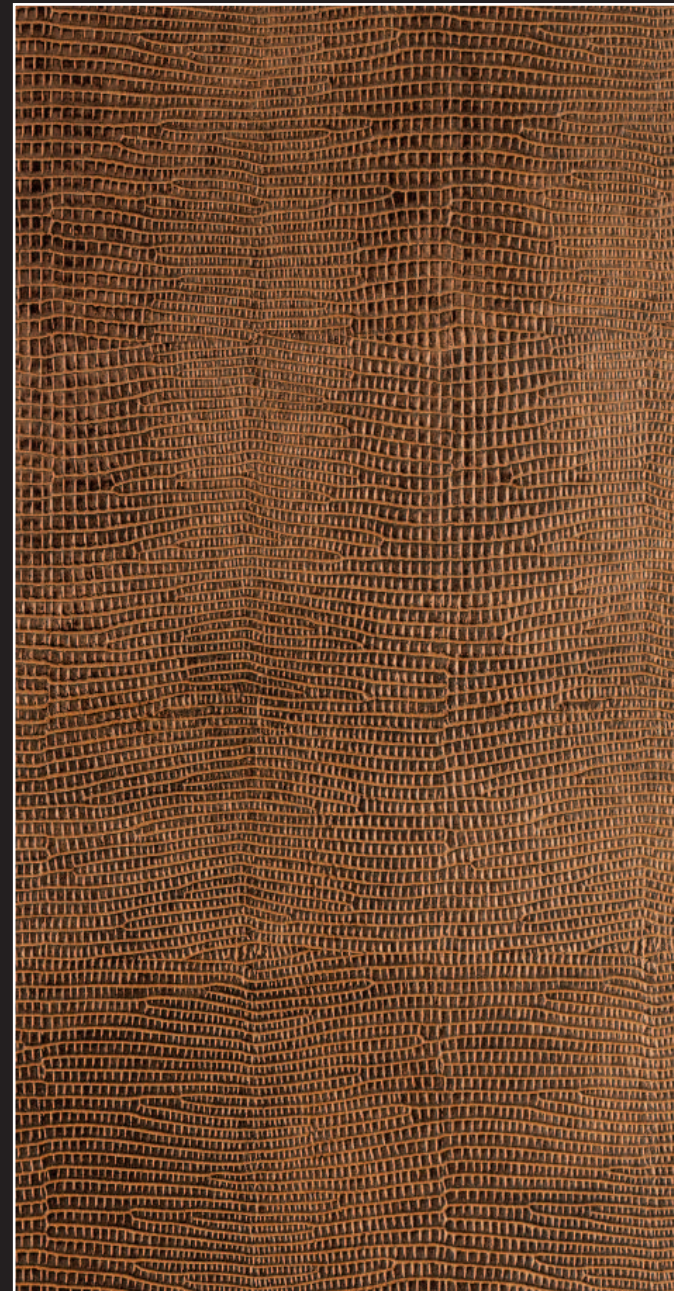

-----LL Leguan Copper

Photo: Blum (A) / Product: LL Leguan Copper

Reptile inside.

1

2

3

4

5

6

7

8

- 1. DM Makassar touch 1
- 2. DM Silver brushed
- 3. 3D Q 10-40-40 Silver PF met/Silver
- 4. LL Leguan Copper

- 5. LL PELO Savanna
- 6. MSC RHOMBUS Silver 15x15 flex. Classic
- 7. LL QUADRO Nero
- 8. LL FLORAL White