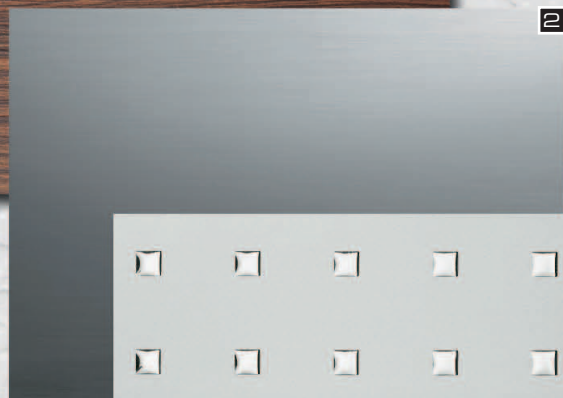

-----LL Leguan Copper

Photo: Blum (A) / Product: LL Leguan Copper

Reptile inside.

1

2

3

4

5

6

7

8

- 1. DM Makassar touch 1
- 2. DM Silver brushed
- 3. 3D Q 10-40-40 Silver PF met/Silver
- 4. LL Leguan Copper

- 5. LL PELO Savanna
- 6. MSC RHOMBUS Silver 15x15 flex. Classic
- 7. LL QUADRO Nero
- 8. LL FLORAL White