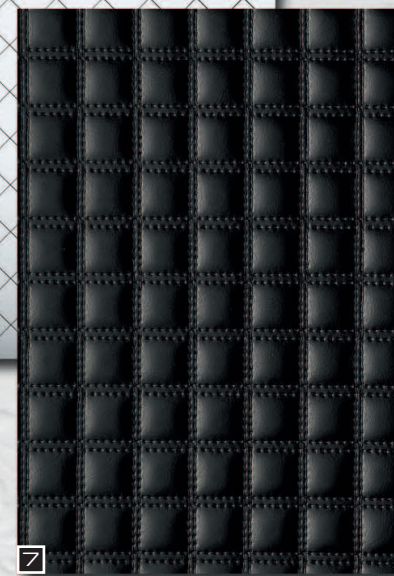

-----LL Leguan Copper

Photo: Blum (A) / Product: LL Leguan Copper

Reptile inside.

1

2

3

4

5

6

7

8

- 1. DM Makassar touch 1
- 2. DM Silver brushed
- 3. 3D Q 10-40-40 Silver PF met/Silver
- 4. LL Leguan Copper

- 5. LL PELO Savanna
- 6. MSC RHOMBUS Silver 15x15 flex. Classic
- 7. LL QUADRO Nero
- 8. LL FLORAL White