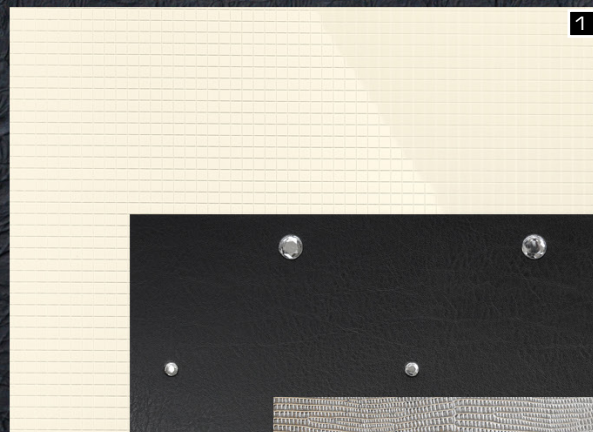

Photo: Baars & Bloemhoff (NL) / Product: DM Brass

Setting the tone.

1

2

3

4

5

6

7

8

1. MS Magic Creme 5x5 flex. Classic
2. CR CRISTAL STELLA Nero matt/Silver
3. LL LEGUAN Silver
4. DM Silver AR23

5. AC MOTION TWO White
6. DM Brass
7. DM Brass brushed matt AR
8. LL CROCO Black