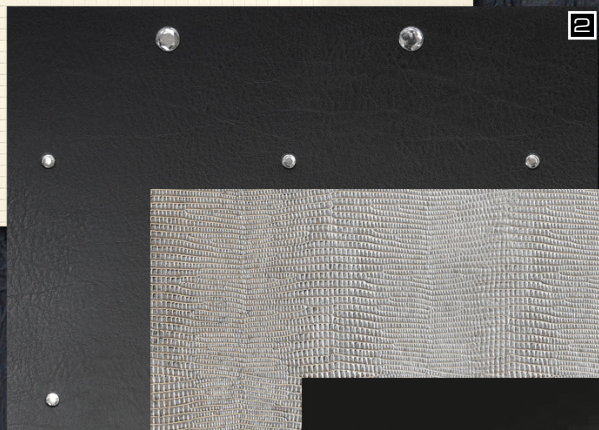

Photo: Baars & Bloemhoff (NL) / Product: DM Brass

Setting the tone.

1

2

3

4

5

6

7

8

1. MS Magic Creme 5x5 flex. Classic
2. CR CRISTAL STELLA Nero matt/Silver
3. LL LEGUAN Silver
4. DM Silver AR23

5. AC MOTION TWO White
6. DM Brass
7. DM Brass brushed matt AR
8. LL CROCO Black