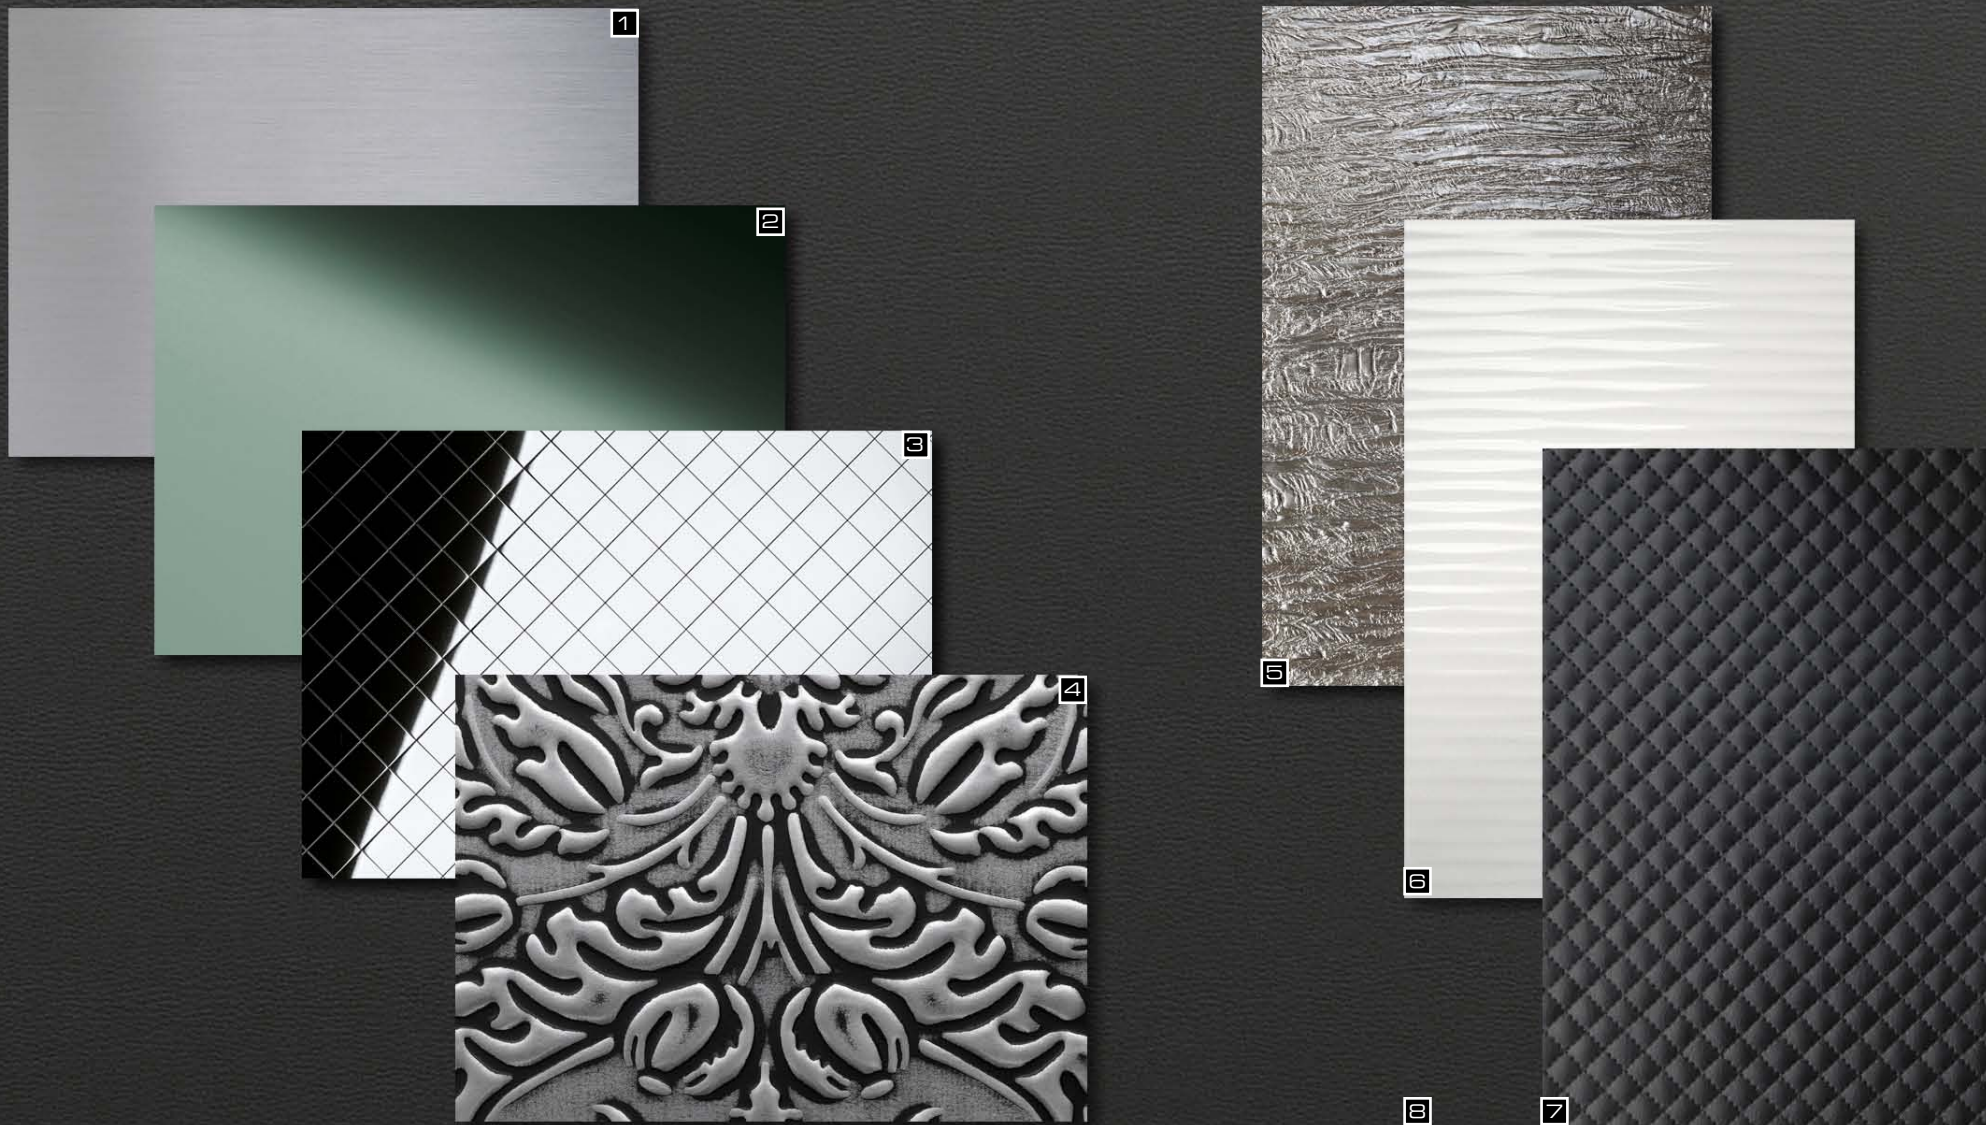

●-----LL IMPERIAL Black/Silver

Photo: GÖSSL Shop Window (A) / Product: LL IMPERIAL Black/Silver

The perfect fit.

●-----LL IMPERIAL Black/Silver

- 1. DM Silver brushed matt AR
- 2. DM Mint
- 3. MSC RHOMBUS Silver 15x15 flex. Classic
- 4. LL IMPERIAL Black/Silver

- 5. LL Persian Metallic
- 6. AC MOTION TWO White
- 7. LL ROMBO 12 Nero matt
- 8. LL Black