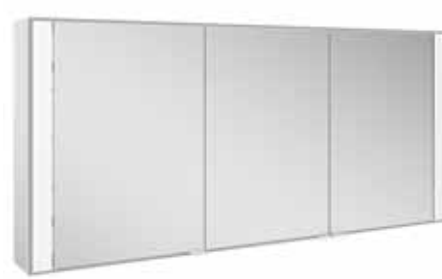

11698

**11698****Light mirror**

vertical illumination, mirrored front panel,  
both task lighting and mood light,  
switched separately with concealed switches,  
fluorescent lamps (4 x 14 W T5)  
Dimensions (w x h x d):  
1050 x 635 x 66 mm

11698

**11698****Light mirror**

vertical illumination, mirrored front panel,  
both task lighting and mood light,  
switched separately with concealed switches,  
fluorescent lamps (4 x 14 W T5)  
Dimensions (w x h x d):  
1400 x 635 x 66 mm

22101/22111

22102/22112

22103/22113

**22101/22111**  
**Mirror cabinet**  
 for wall hung (22101)  
 or recessed mounting (22111)  
 2 hinged double-sided crystal mirror doors,  
 interior rear wall mirrored,  
 Lighting:  
 – fluorescent lamps (2 x 24 W T5)  
 Body: aluminium, silver anodized  
 Interior fittings:  
 – 3 height adjustable glass shelves  
 – 2 electric sockets  
 Dimensions (w x h x d):  
 700 x 650 x 149 mm

**22102/22112**  
**Mirror cabinet**  
 for wall hung (22102)  
 or recessed mounting (22112)  
 2 hinged double-sided crystal mirror doors,  
 interior rear wall mirrored,  
 Lighting:  
 – fluorescent lamps (2 x 24 W T5)  
 Body: aluminium, silver anodized  
 Interior fittings:  
 – 3 height adjustable glass shelves  
 – 2 electric sockets  
 Dimensions (w x h x d):  
 1050 x 650 x 149 mm