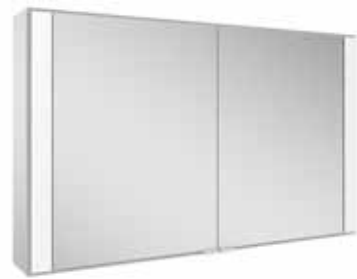

22102/22112